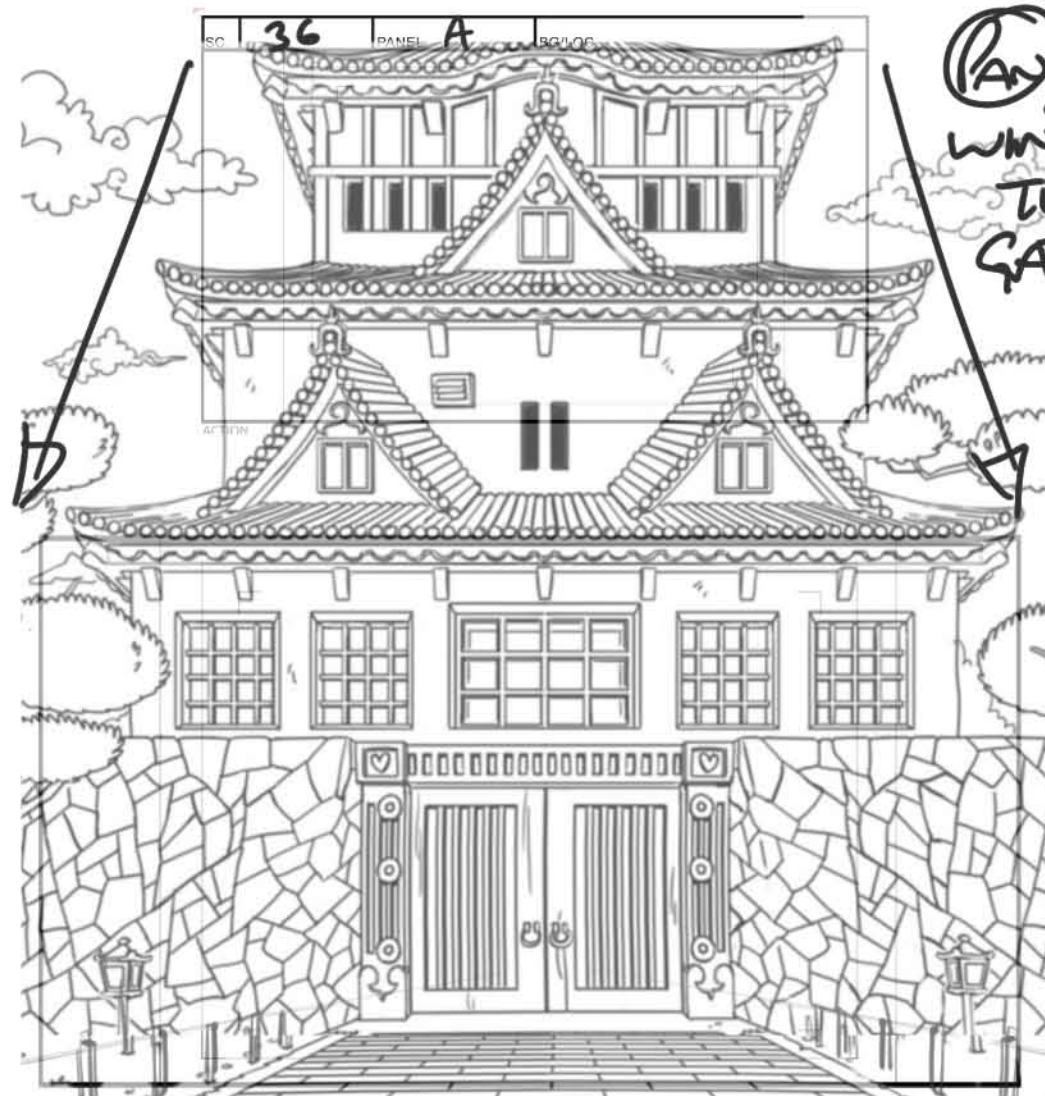

Pan From WINDOW TO GATE

FINAL

#227

PROD #