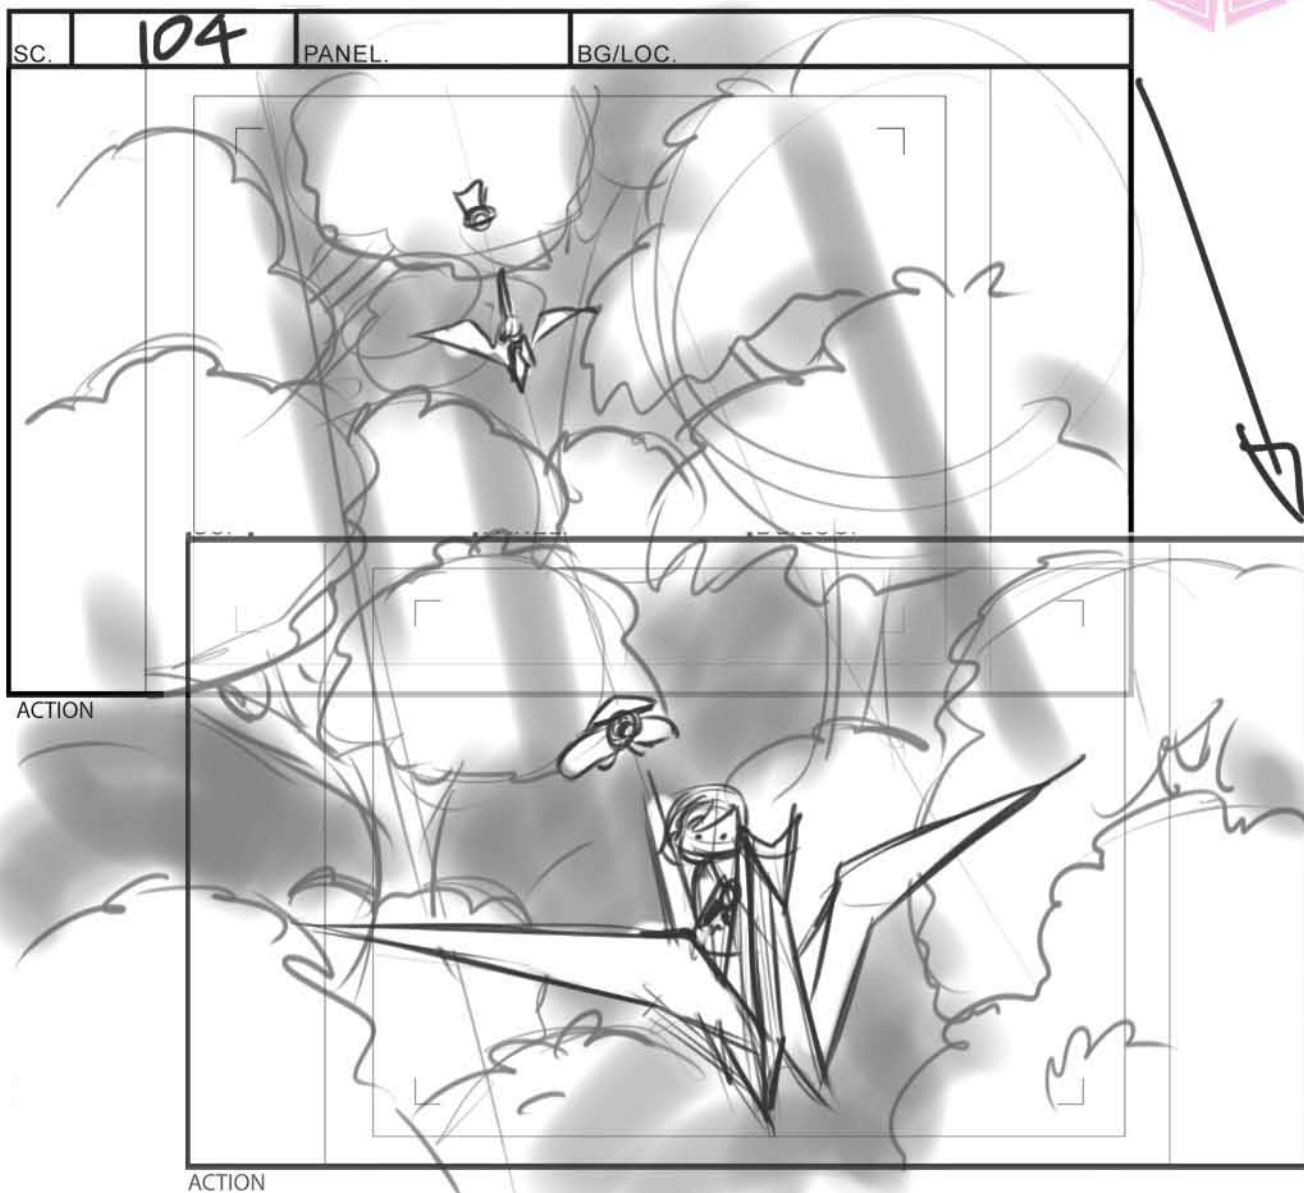

(Paw) w/ACTION
CARLYS FLIES
UP TOWARDS
CAMERA...

ACTION

ACTION

FINAL
#227
PROD #