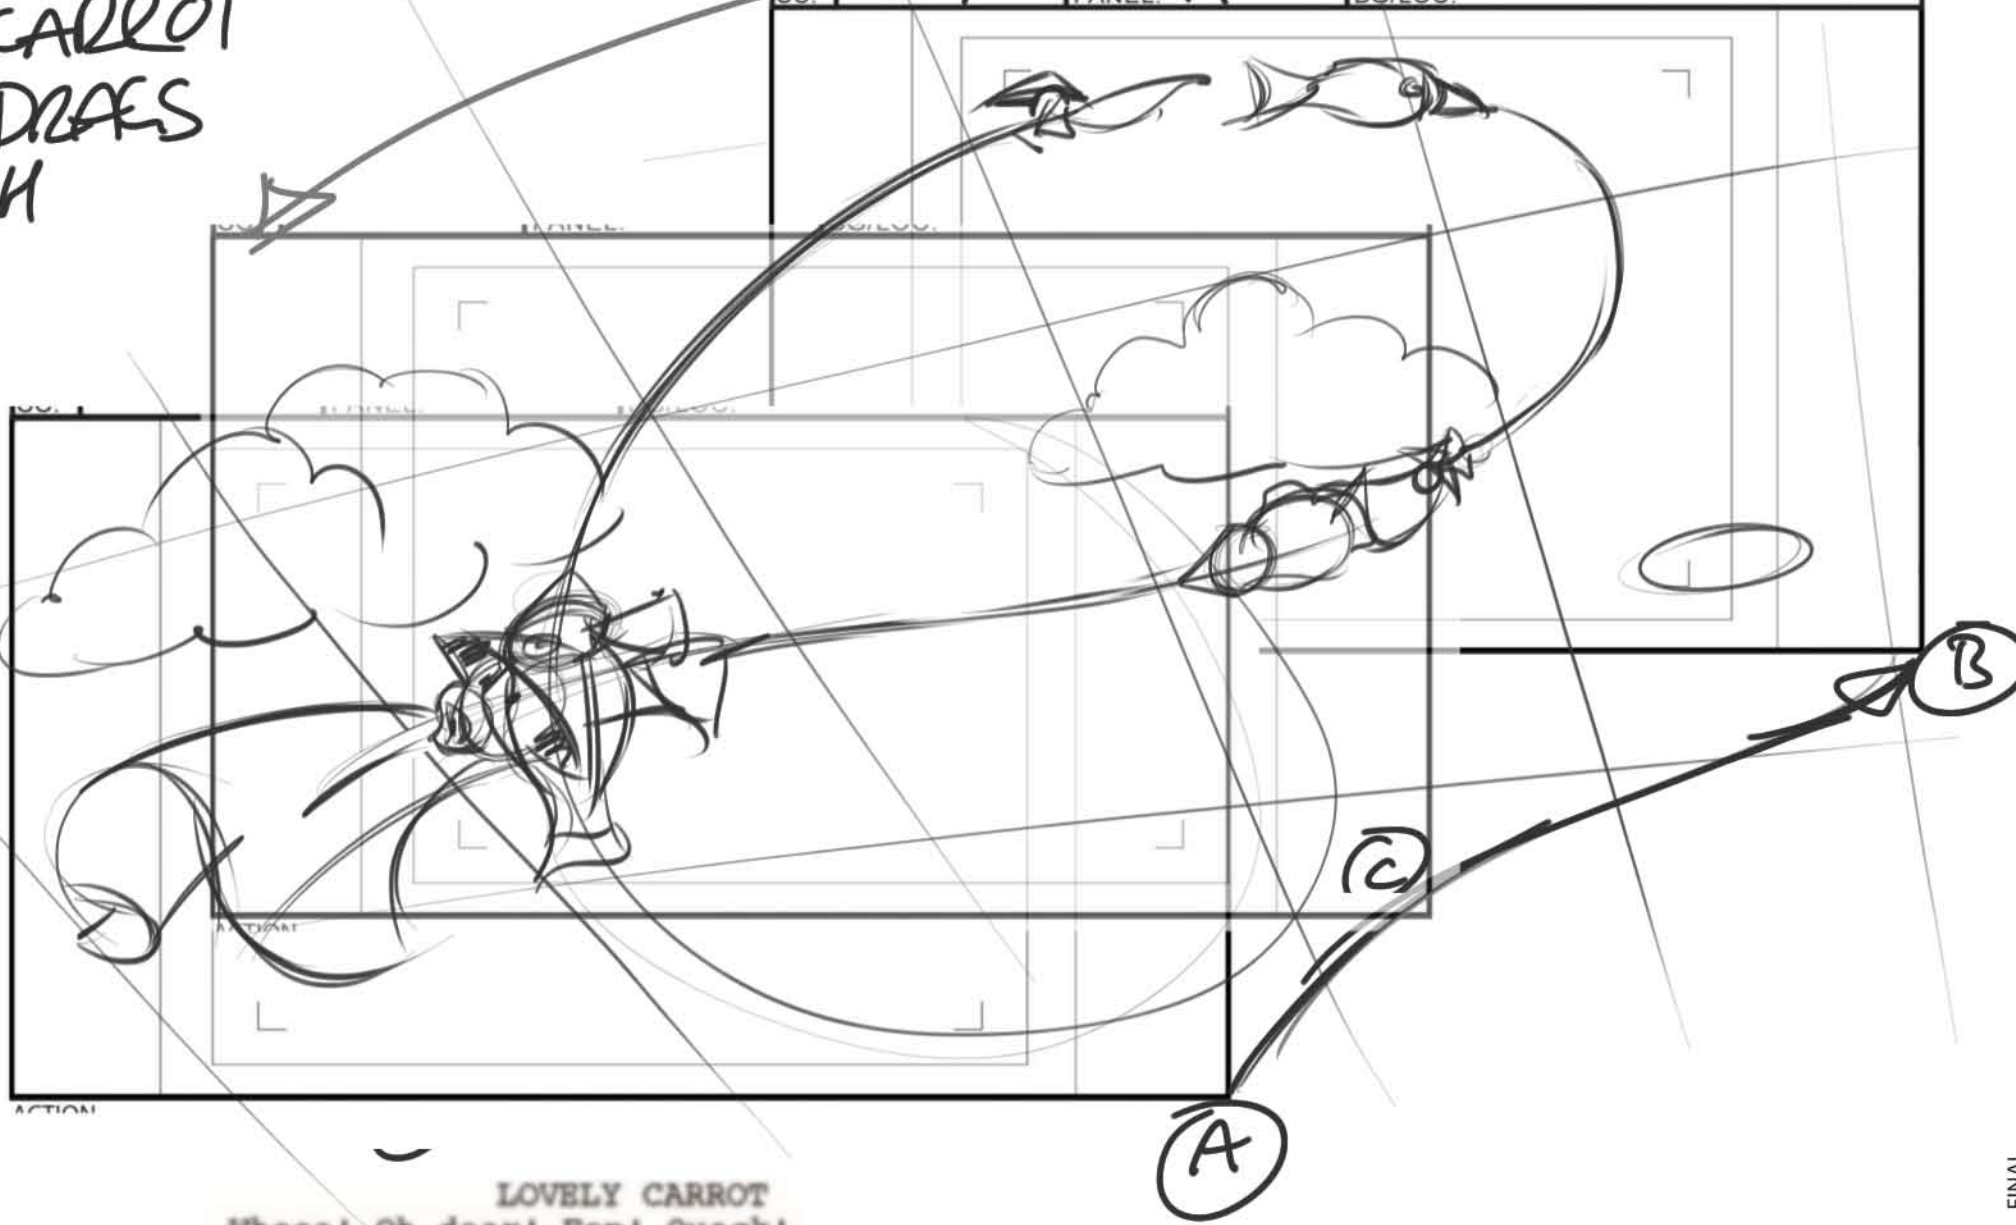

CHLOE LOOKS UP...

Carrot!

FX:

FINAL
 #227
 PROD #

SC. 67 PANEL A BG/LOC.

FOLLOW CARROT AS KITE DRAWS HIM THROUGH AIR...

DIAL

FX: