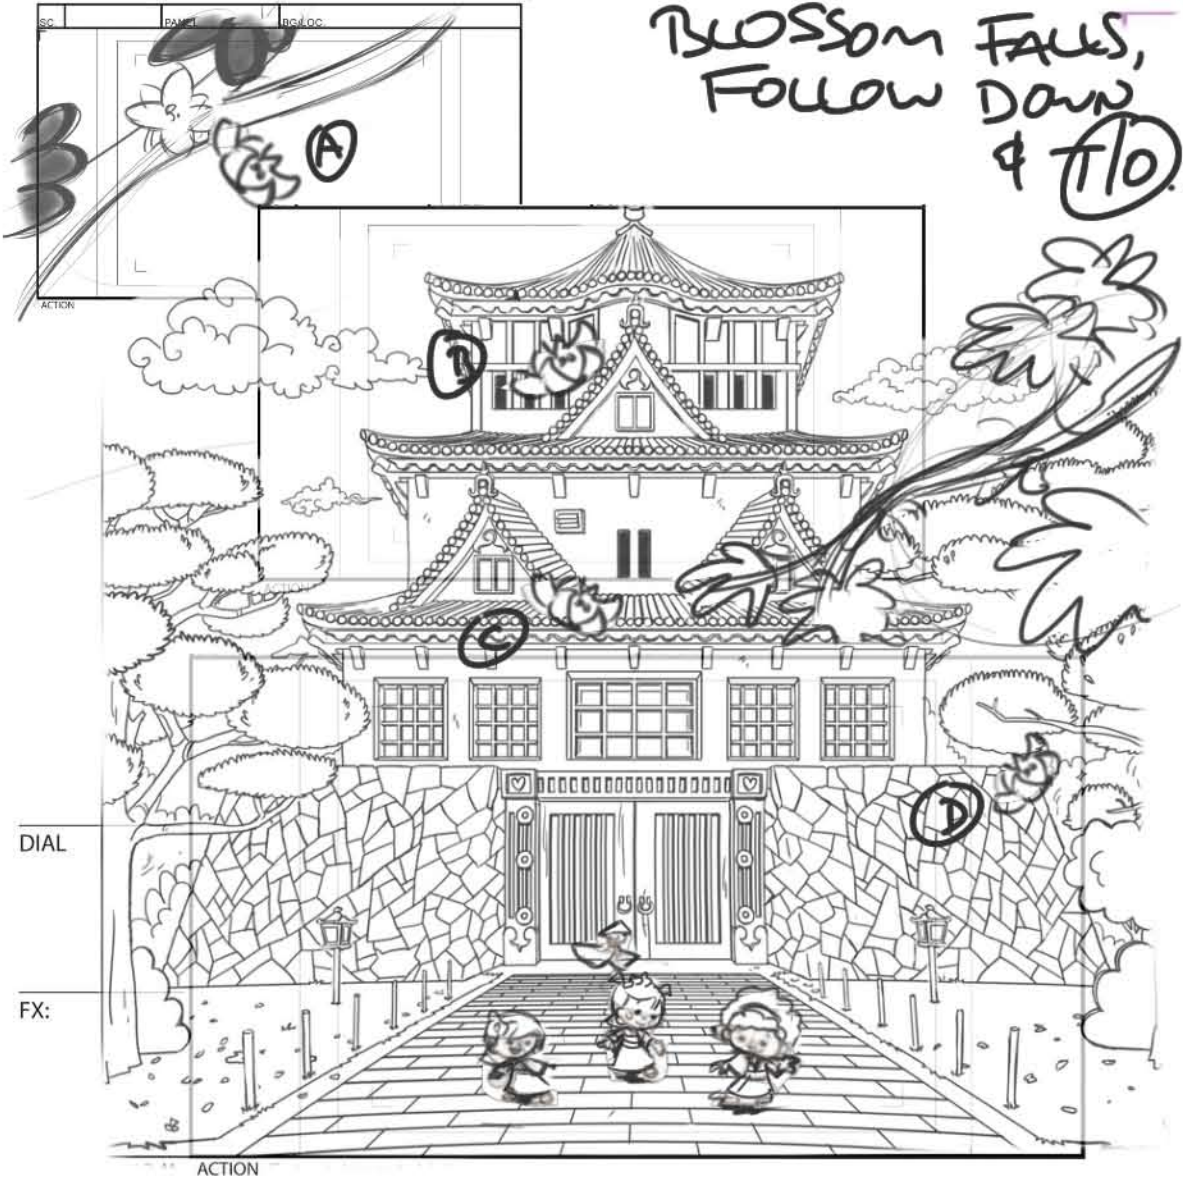

28

B

BLOSSOM FALLS, FOLLOW DOWN & FLO..

DIAL

FX:

ACTION