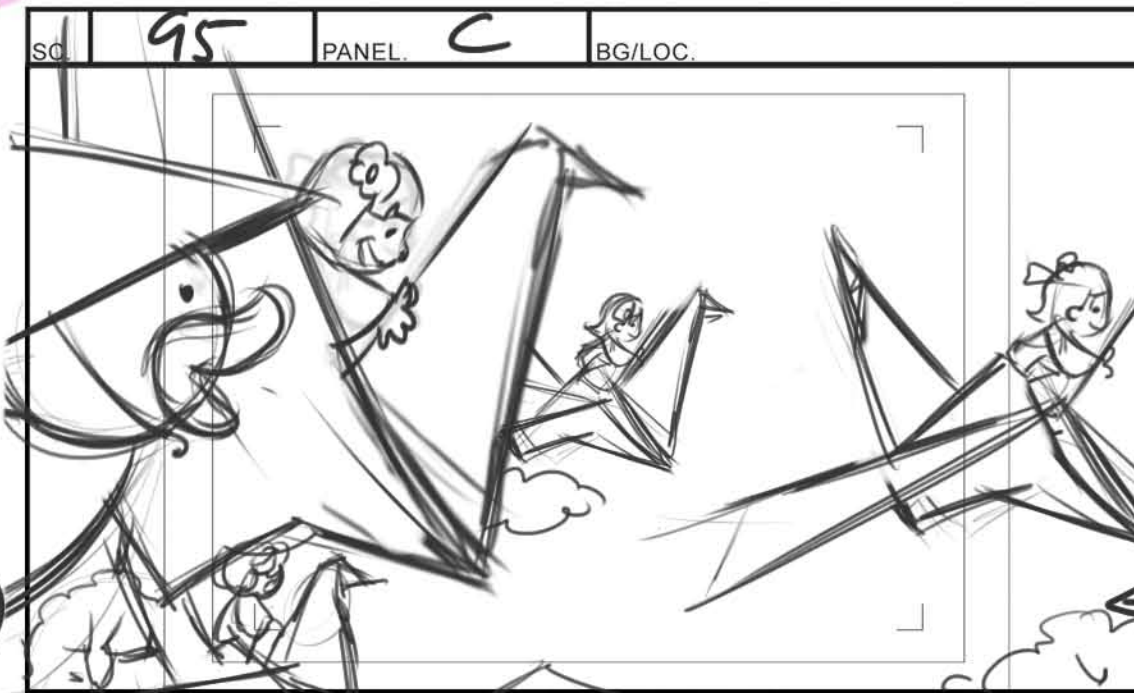

ACTION

FOLLOWED BY OTHERS
CARROT ENTERS IN FOREGROUND ...

DIAL

FX:

LOVELY CARROT
(delighted)
Flying feathers!

FINAL
#227
PROD #