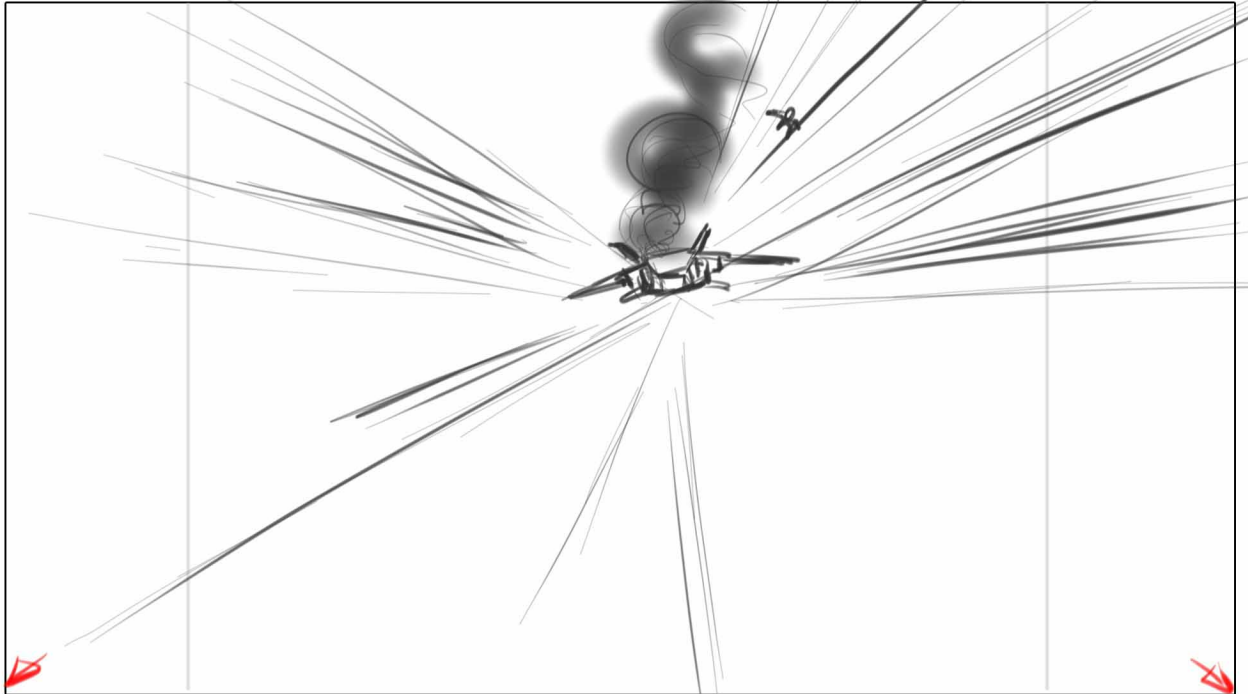

EPIISODE: 110 - ACT III

SHOT: 2

PANEL: 1