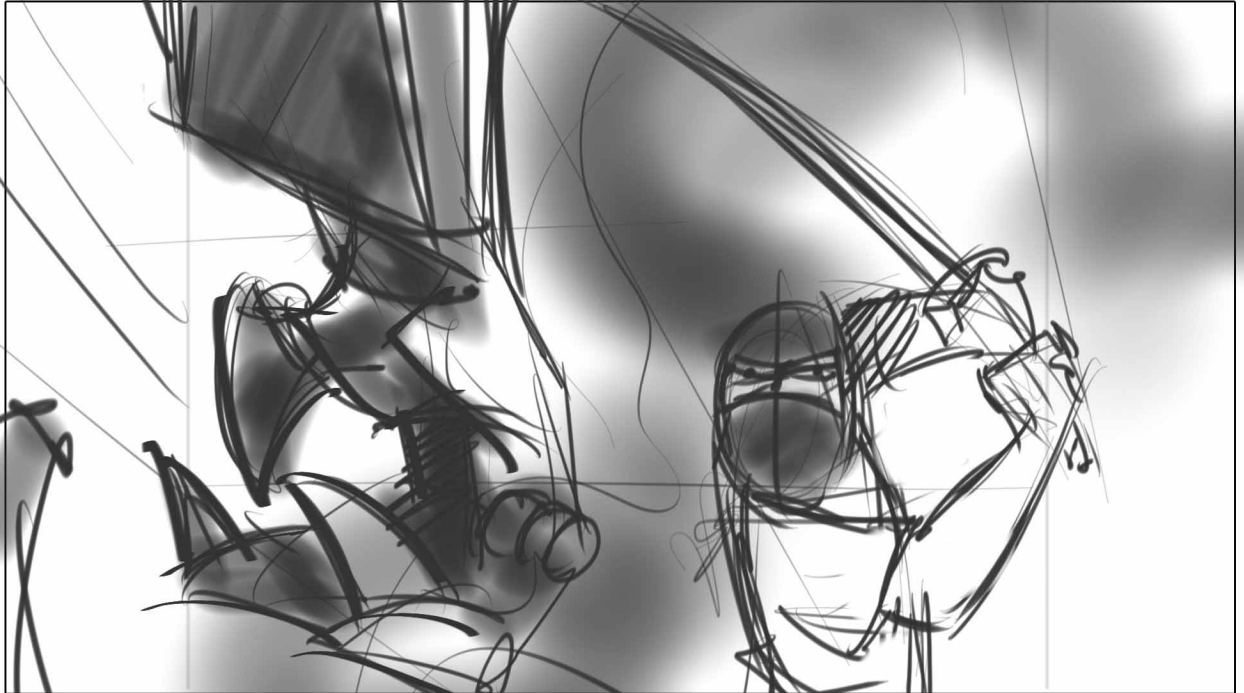

Dial:

Action / Camera

HOLD A BEAT...