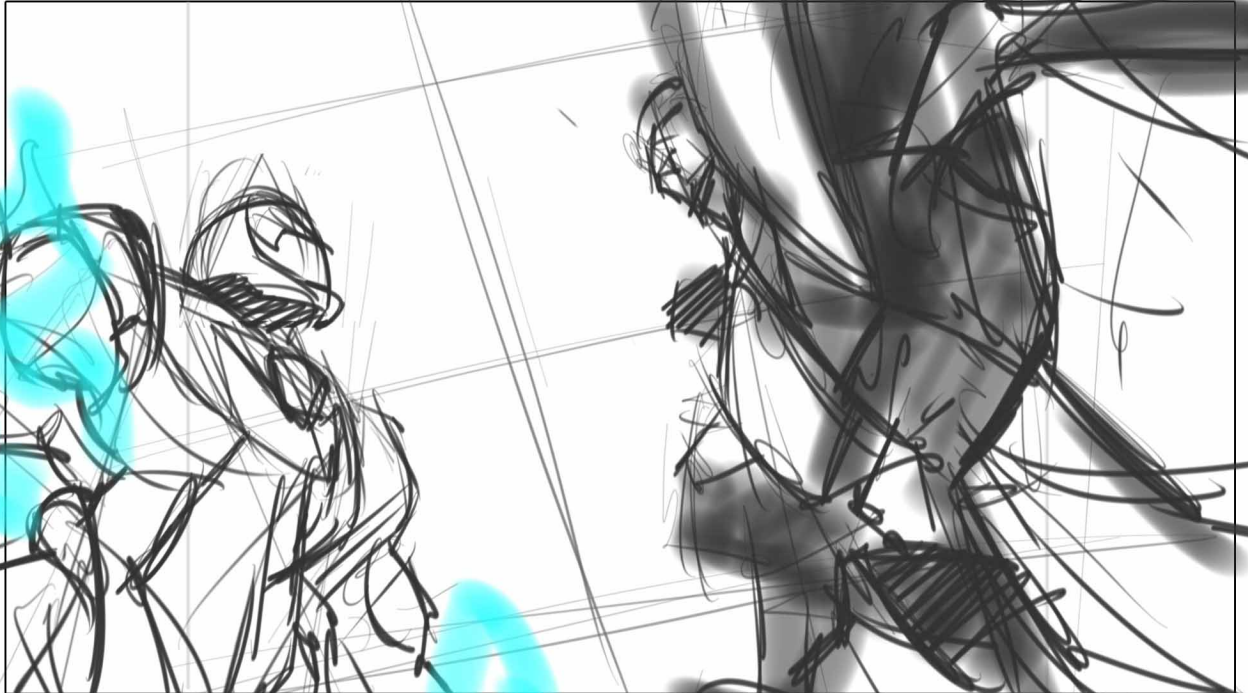

EPISODE: 110 - ACT III

SHOT: 18

PANEL: 1