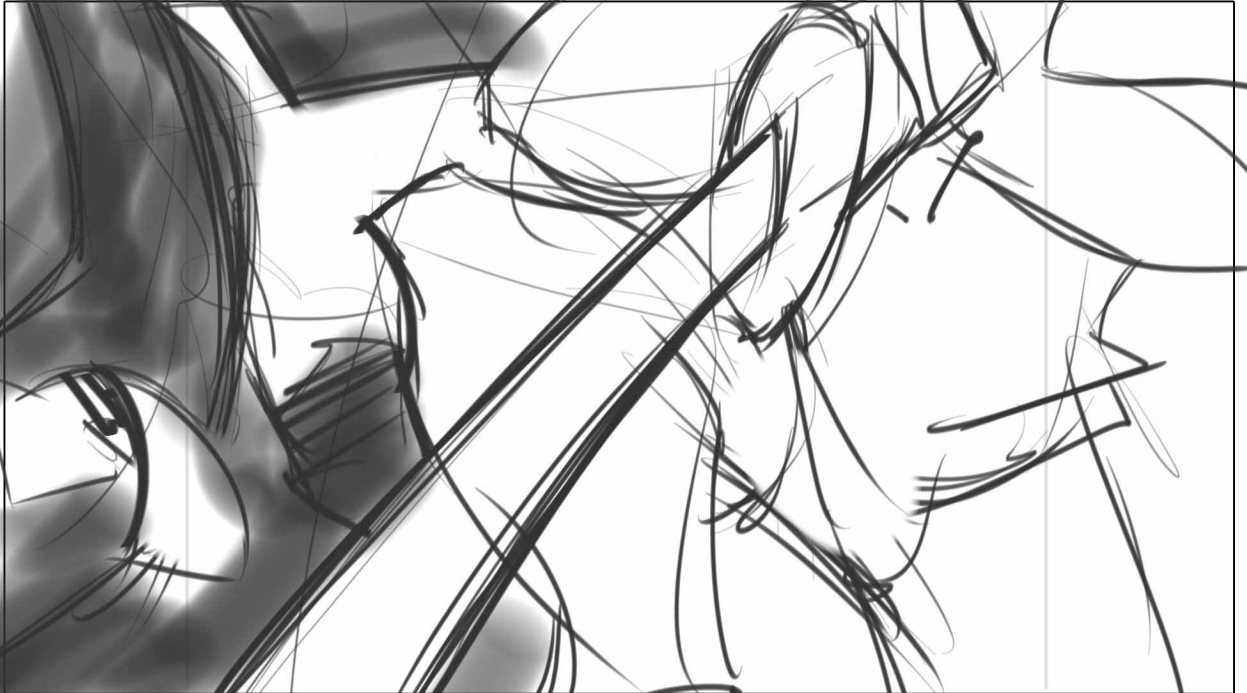

Dial:

CWT

Action / Camera

NAUGHT ROLLS ASIDE AS
KIRBY'S BLADE COMES DOWN
INTO CAMERA...