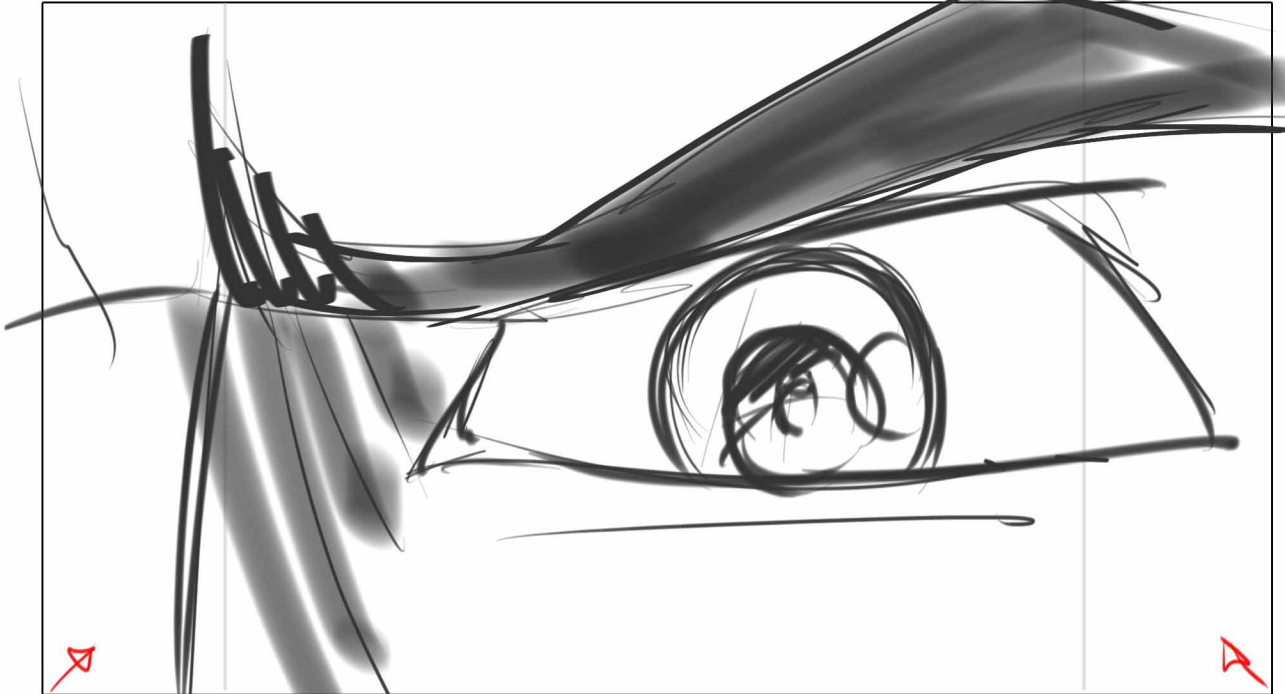

Dial:

Action / Camera

PUSH IN TIGHT-ON
NAUGHTS EYE ...