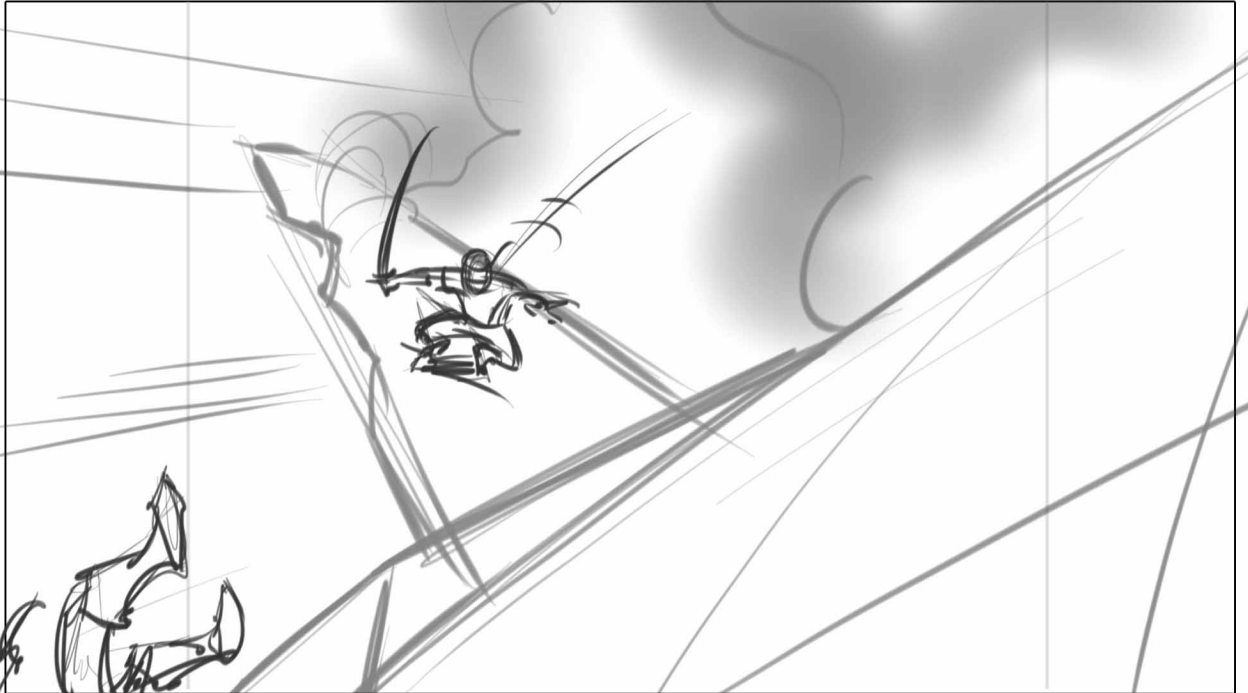

3

Dial:

CUT

Action / Camera

NAUGHT FALLS OUT OF FRAME,
KIRBY LANDS ON TAIL WHISK...

EPISODE: 110 - ACT III

SHOT: 4

PANEL: 1