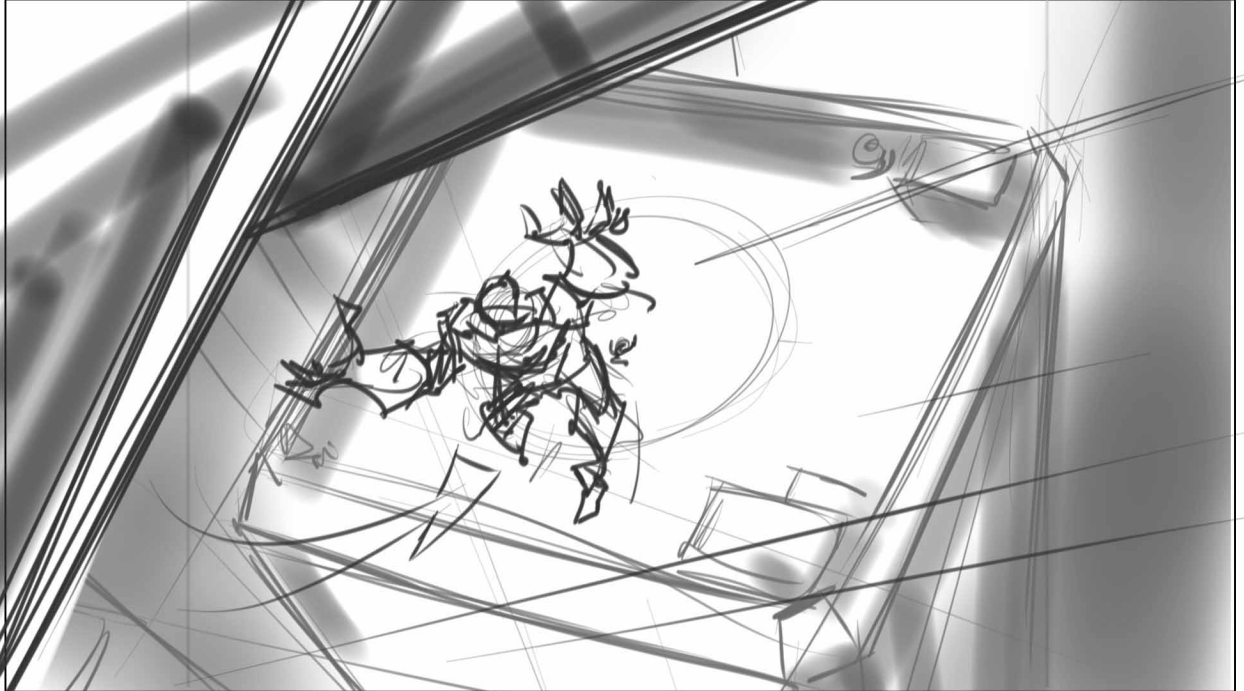

Dial:

cut

Action / Camera

JUMPS

AFTER KIRBY...