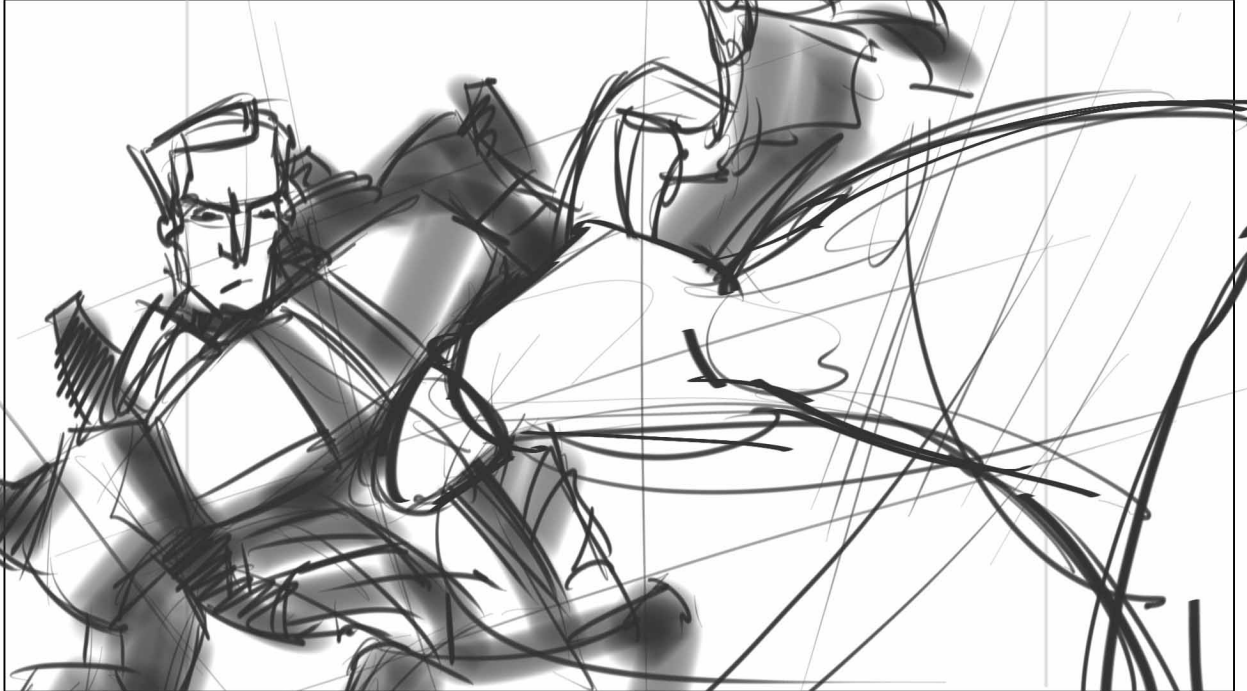

ON NAUGHT--

EPISODE: 110 - ACT III

SHOT:

3

PANEL:

2

Dial:

CUT