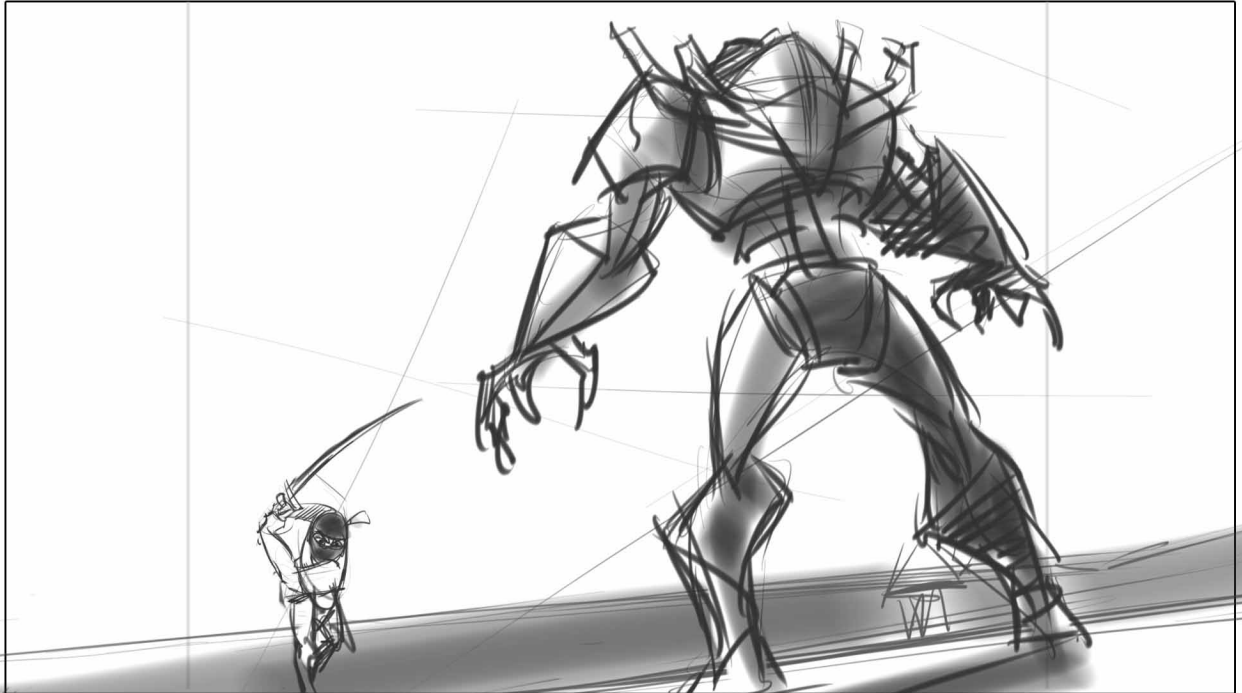

EPISODE: 110 - ACT III

SHOT:

12

PANEL:

1

Dial:

Action / Camera

KIRBY CHARGES NAUGHT...