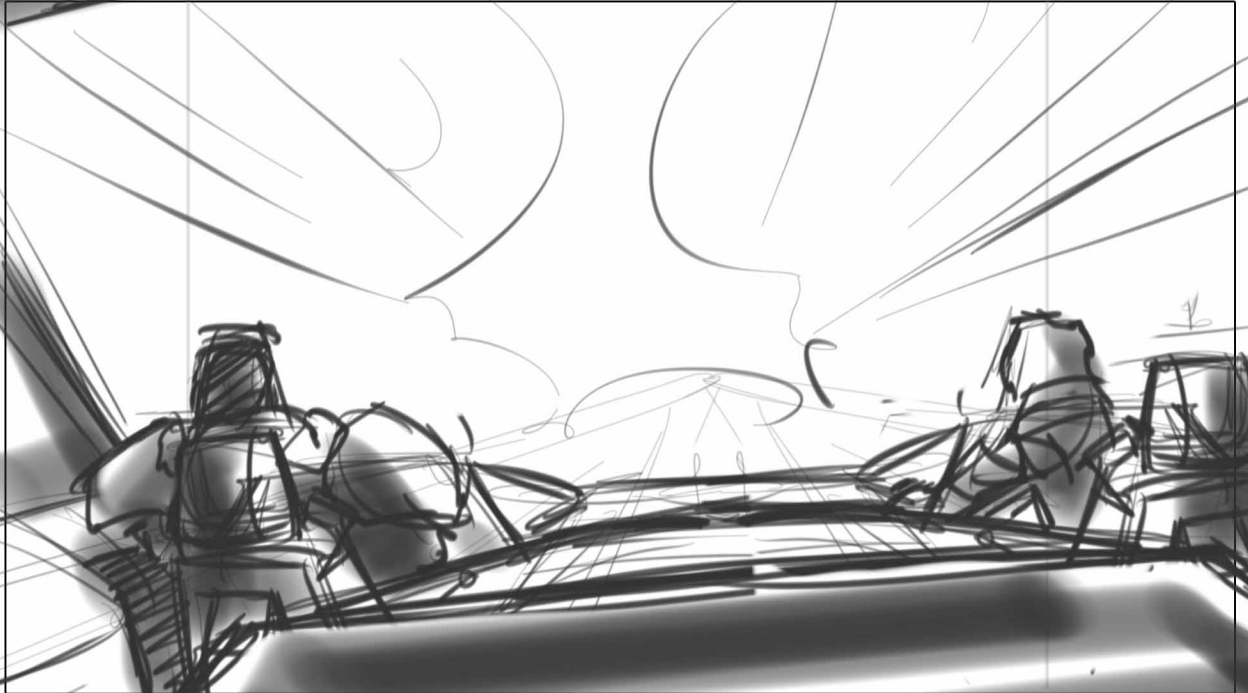

Dial:

Action / Camera

CAM. SHAKE...