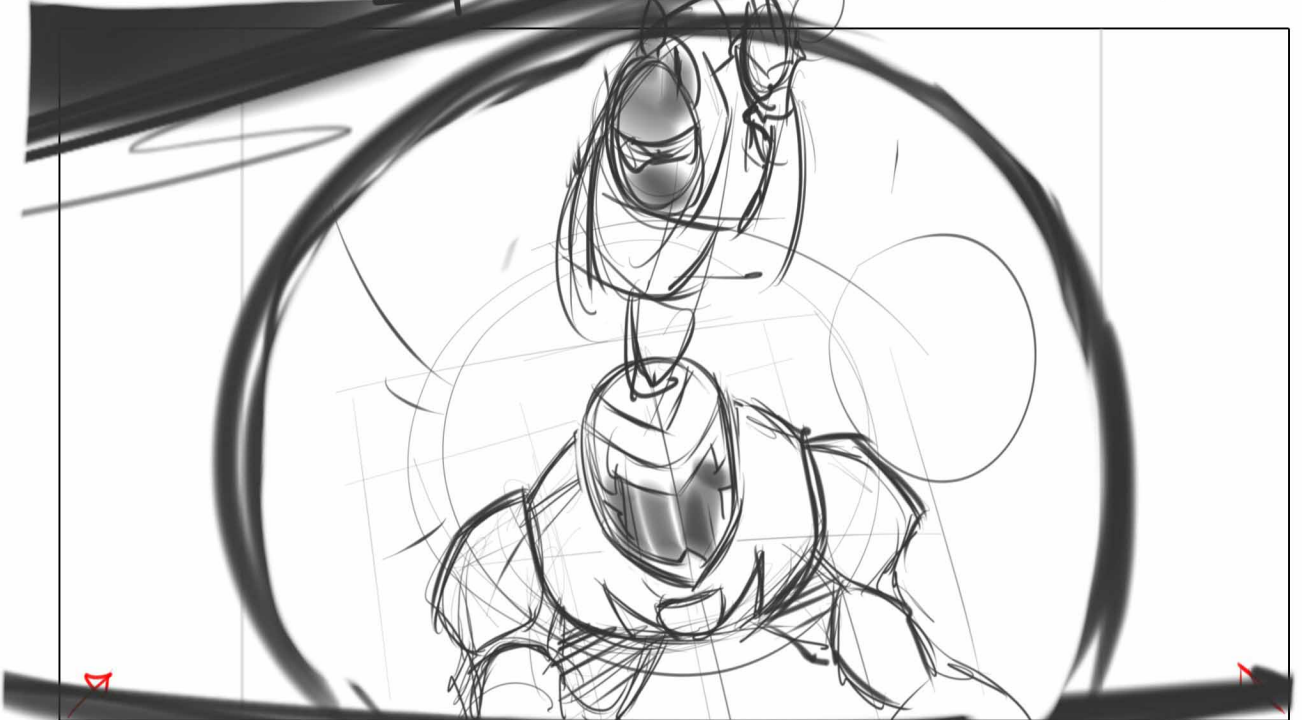

SHOT:

21

PANEL:

4

Dial:

CUT

Action / Camera

KIRBY ENTERS...