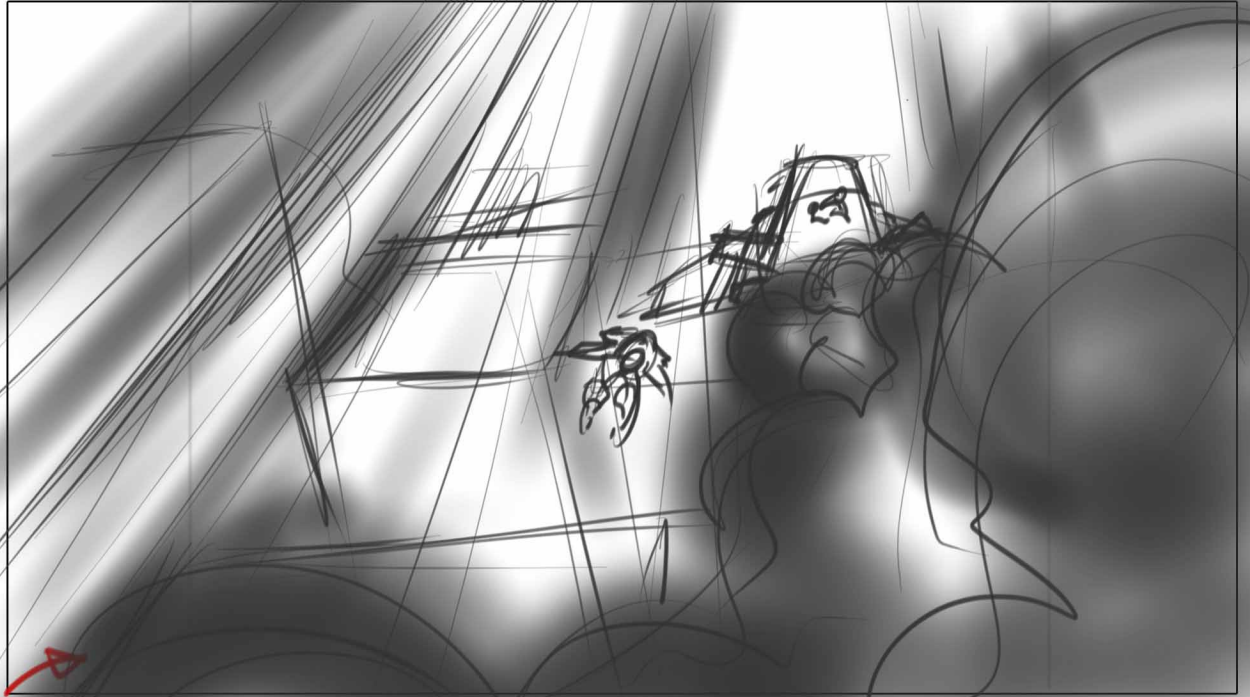

Action / Camera

BACK TOWARDS THE
MAJJI---

EPISODE: 110 - ACT III

SHOT: 1

PANEL: 14

Dial:

CUT

Action / Camera