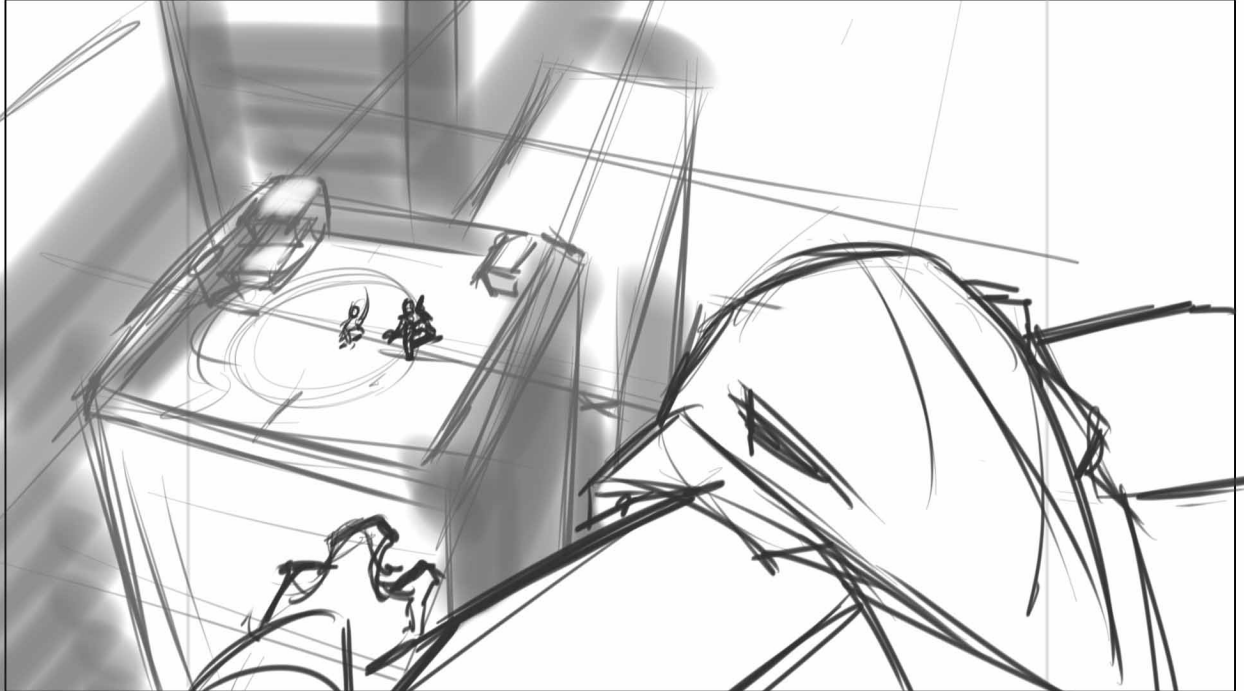

EPISODE: 110 - ACT III

SHOT:

9

PANEL:

1