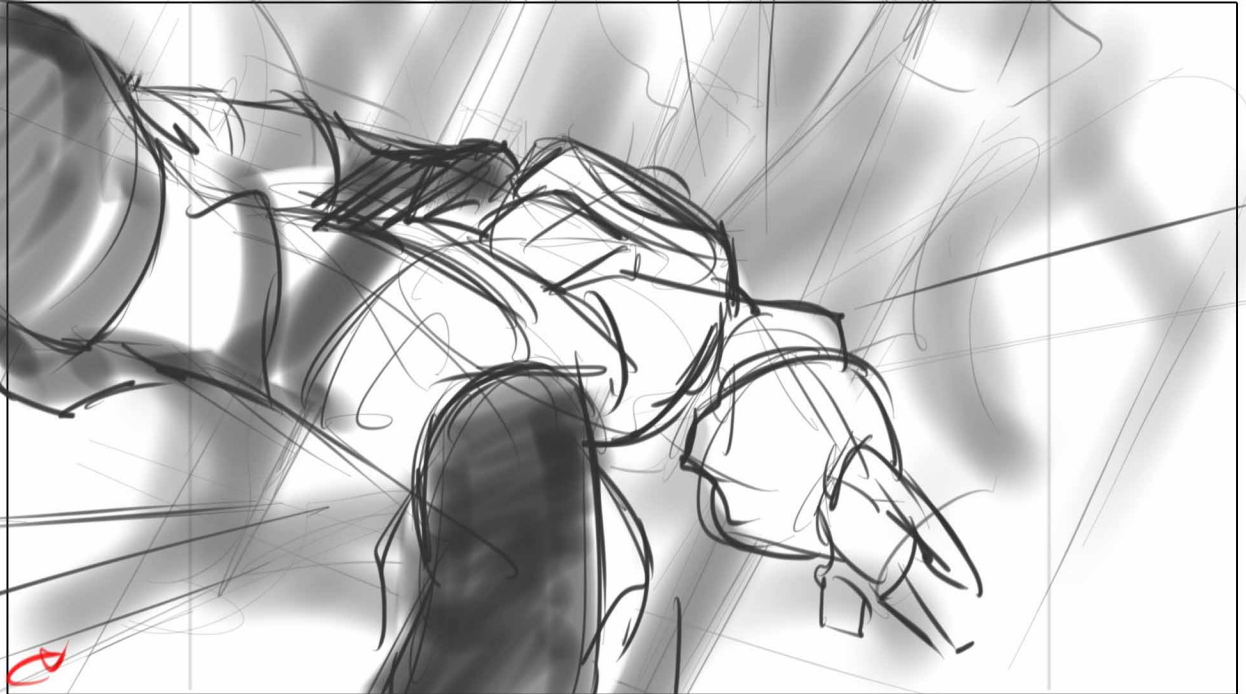

Dial:

Action / Camera

DOLLY AROUND AS
THEY PASS...