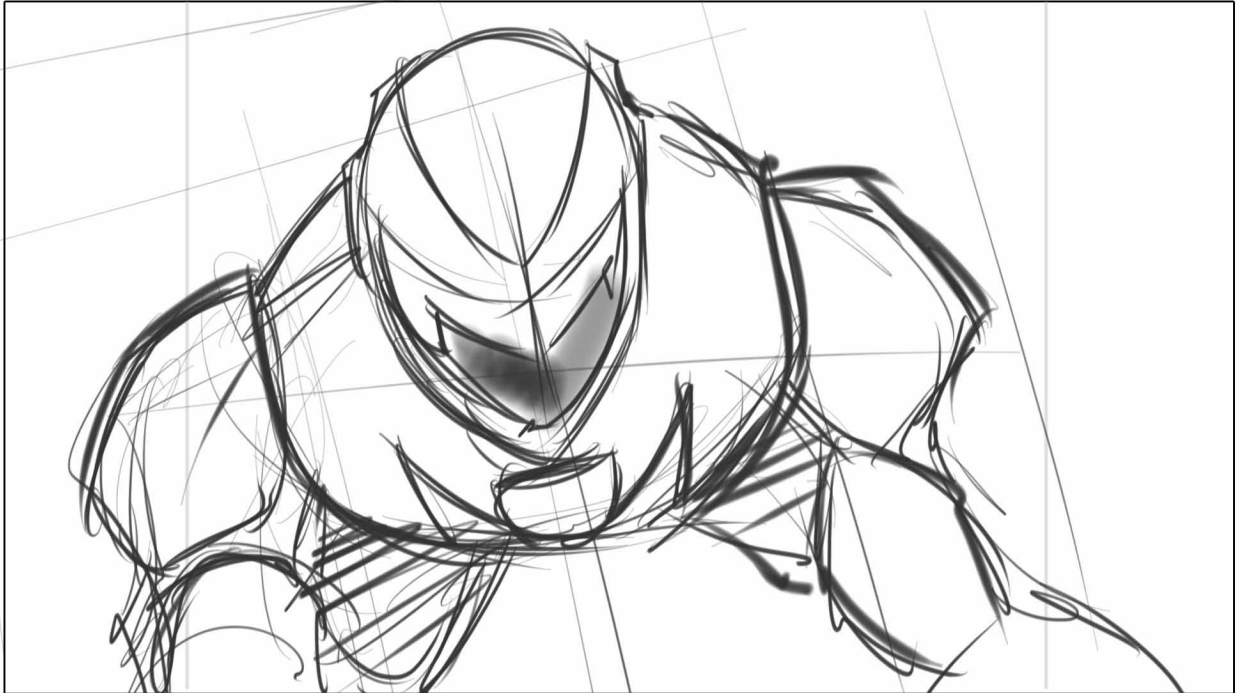

Dial:

NAUGHT (CONT) :-

At least,

Action / Camera

NAUGHT'S P.O.V OF
MAX ...