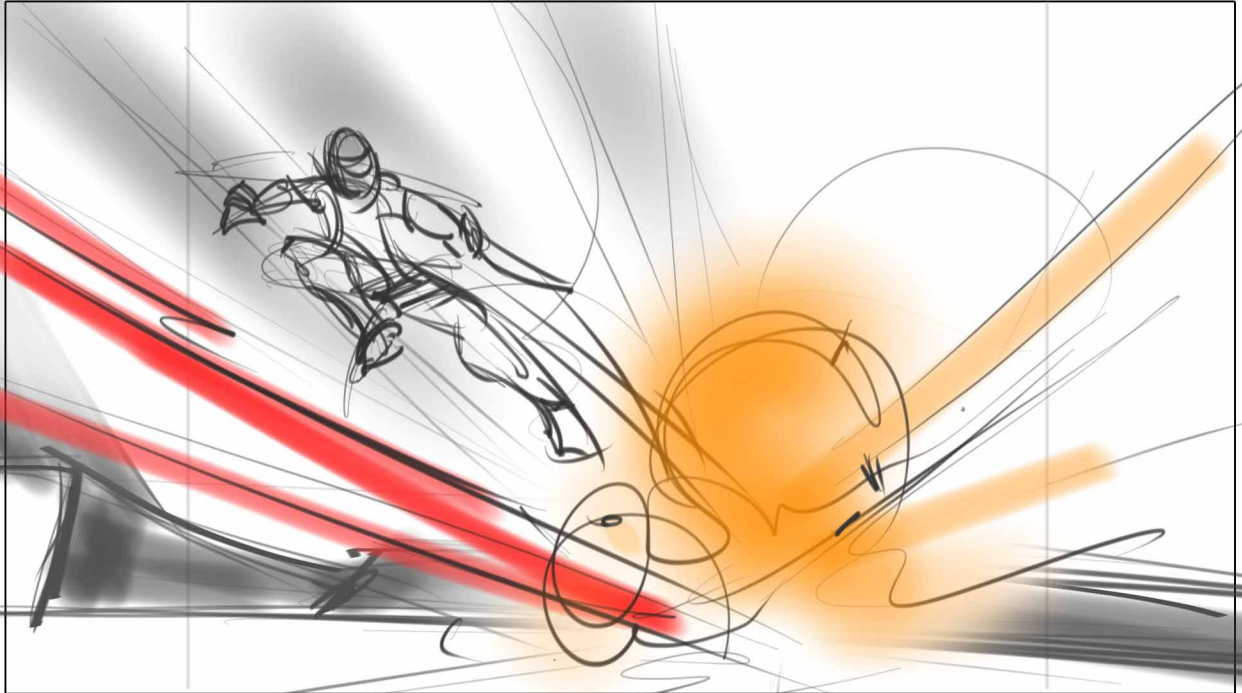

EPISODE: 110 - ACT III

SHOT:

3

PANEL:

3

Dial:

Action / Camera

LEAPS AS BEAST ENTERS
HITTING HULL...