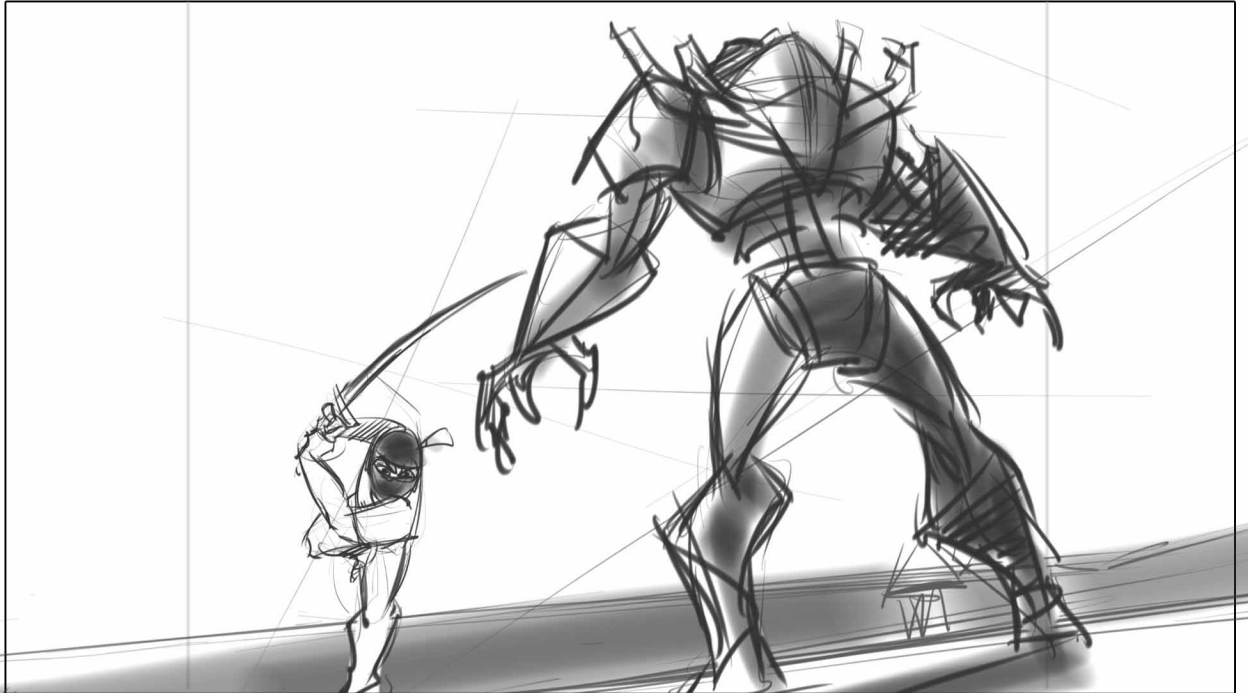

EPISODE: 110 - ACT III

SHOT: 12

PANEL: 2