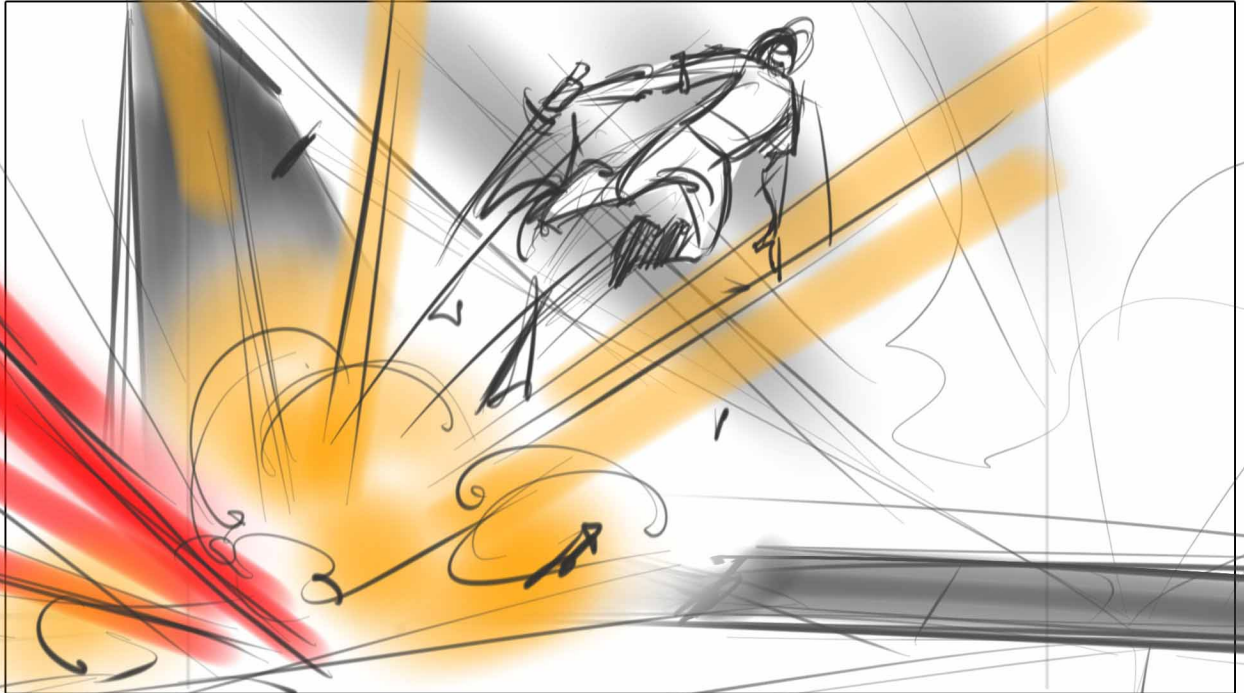

Dial:

CUT

Action / Camera

LEAPS OUT OF PATH OF
ANOTHER BLAST ...