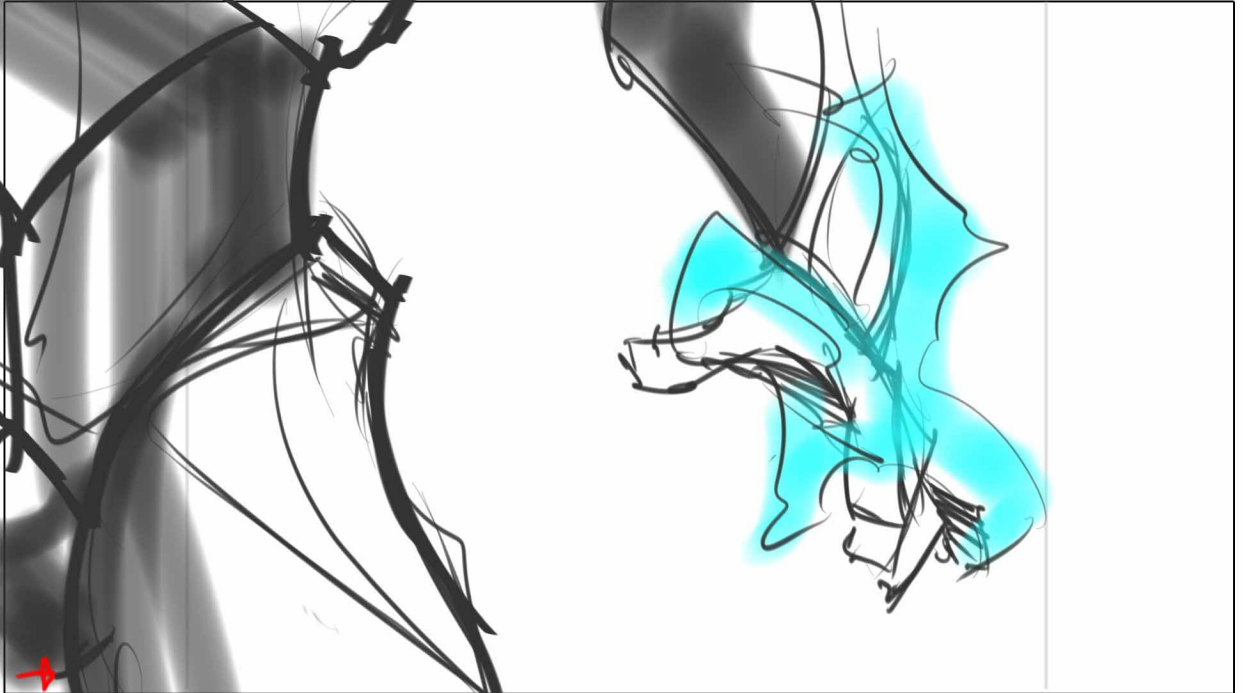

Dial:

CUT

Action / Camera

STOP on OTHER HAND
CHARGING UP...