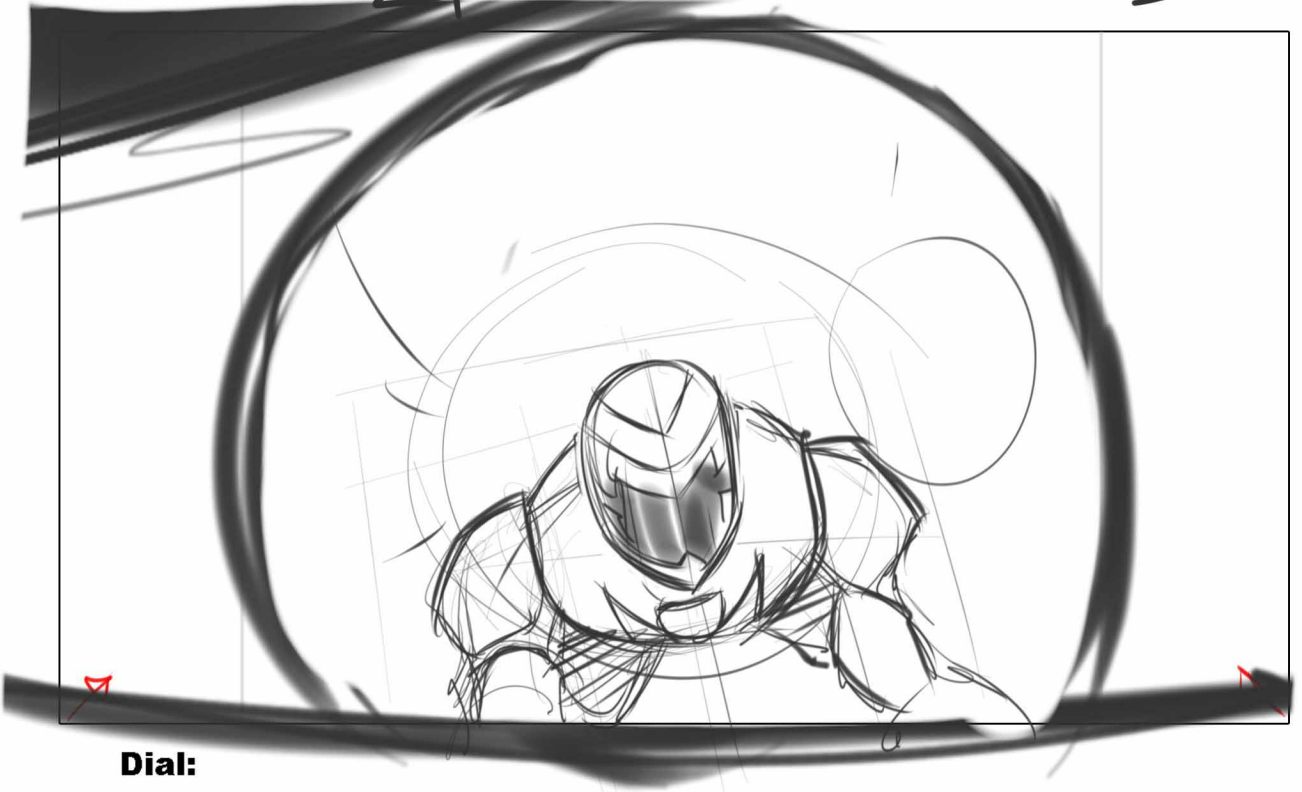

Dial:

Action / Camera

STOP PUSH IN, WE SEE
MAX'S REFLECTION~