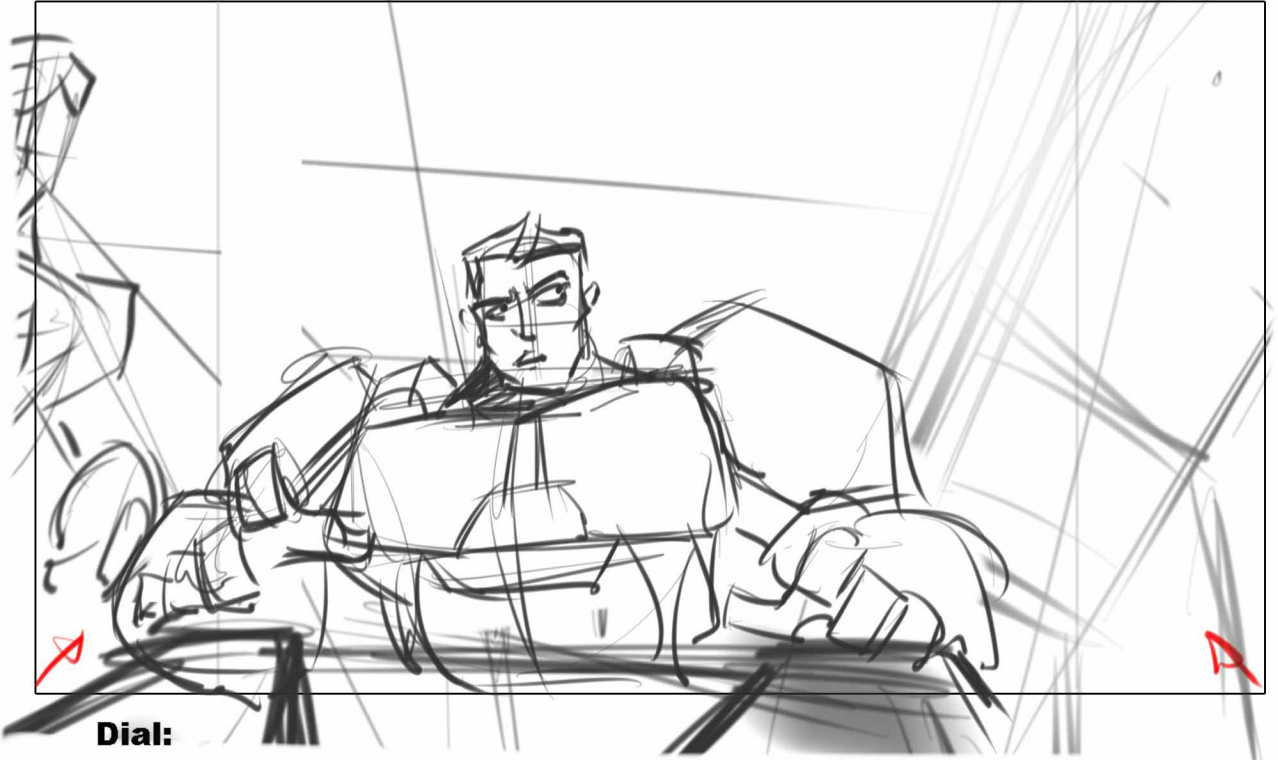

Dial:

Action / Camera

PUSH-IN ON FORGE AS
HE LOOKS AROUND...

EPISODE: 110 - ACT III

SHOT: 6

PANEL: 3

Dial:

CUT