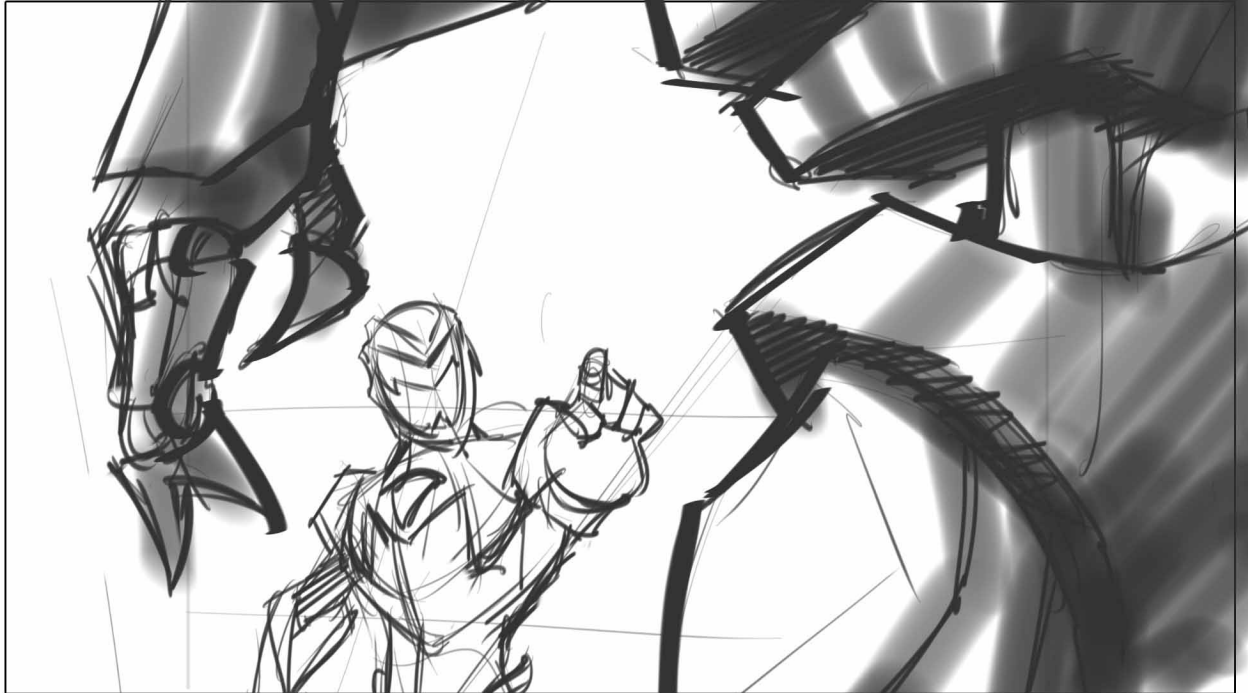

CUT

MAX
Naught,

Action / Camera

EPISODE: 110 - ACT III

SHOT:

15

PANEL:

Dial: