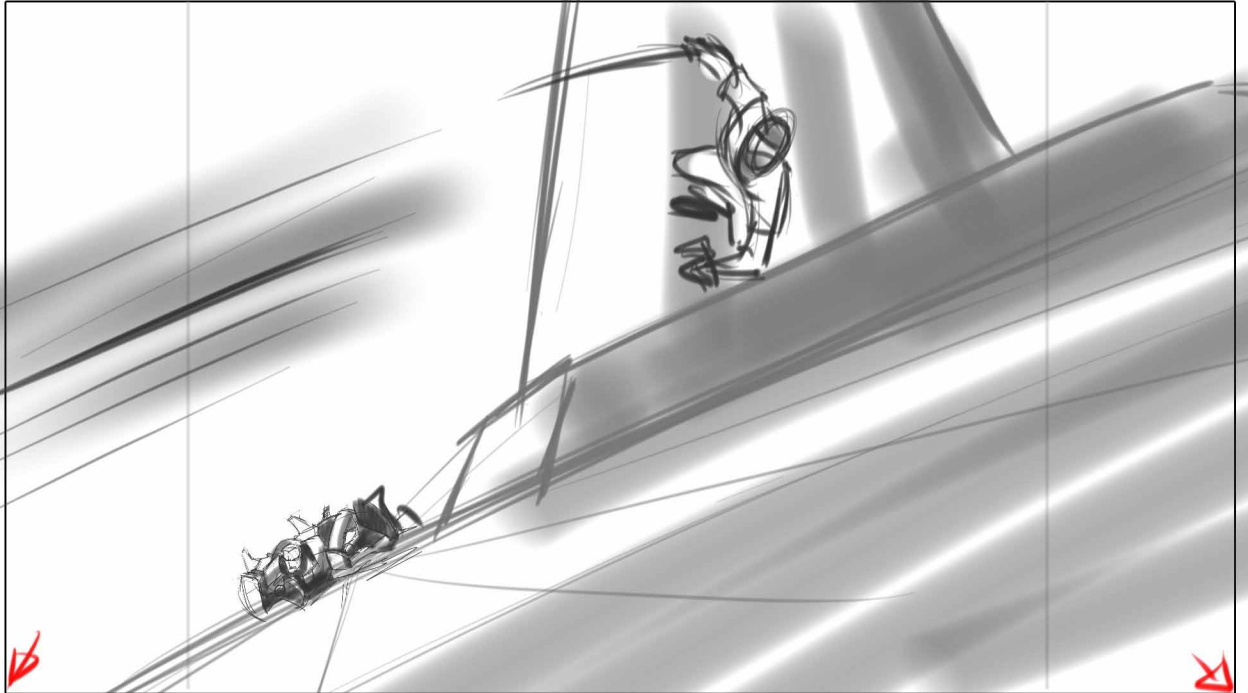

Dial:

Action / Camera

SMASH TRUCK-OUT---