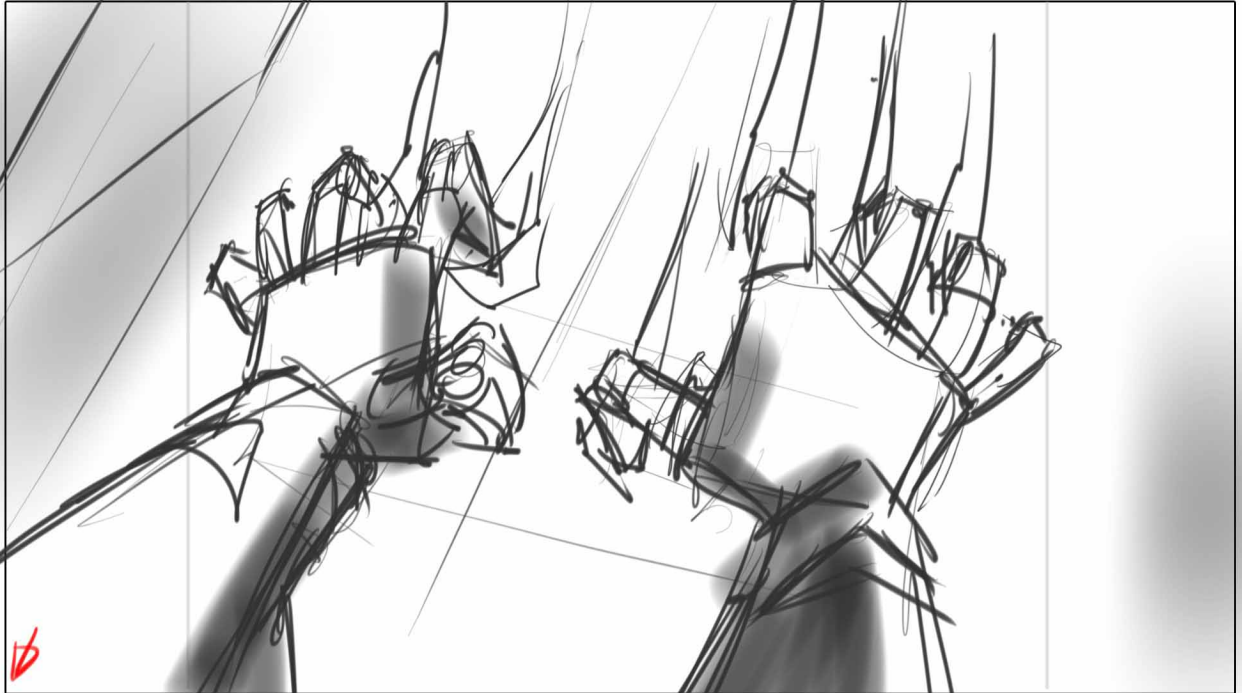

Dial:

Action / Camera

TIGHT - ON NAUGHTS
HANDS ...

EPISODE: 110 - ACT III

SHOT:

4

PANEL:

2