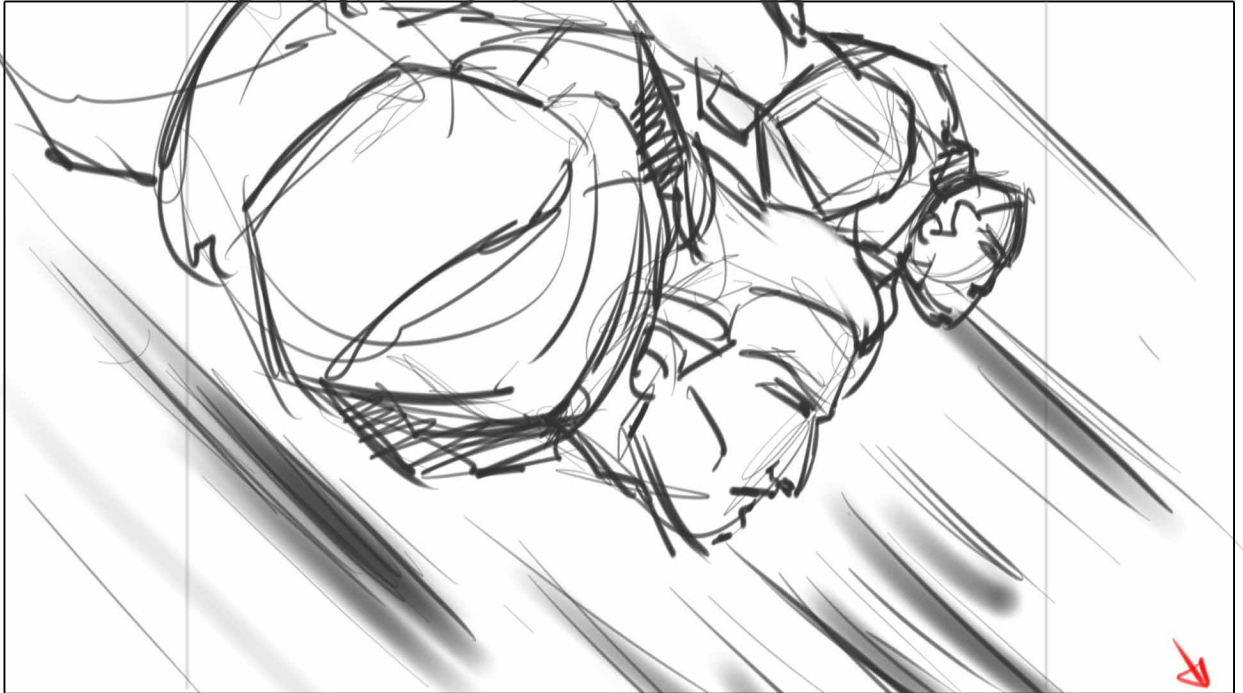

Dial:

Action / Camera

JEFF ENTERS IN
BACKGROUND...