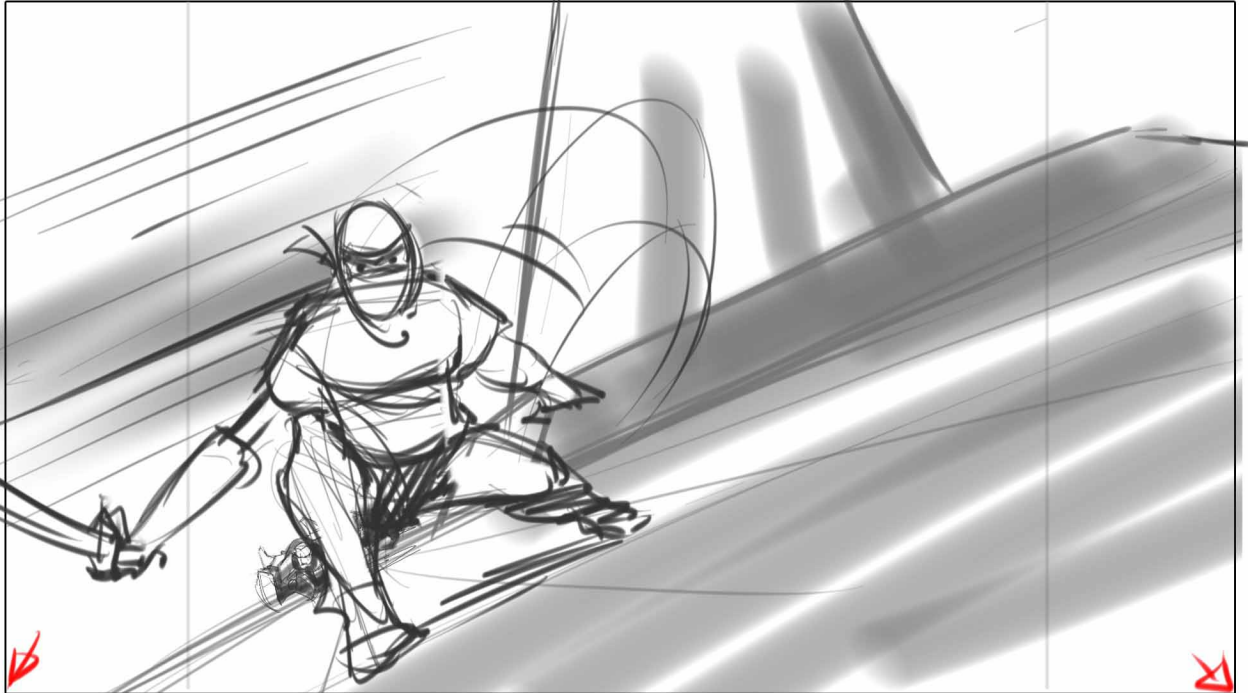

Dial:

CUT

Action / Camera

DOLLY BACK AS KIRBY LEAPS
UP TO RUN ALONG UP TURNED
MULL...

EPISODE: 110 - ACT III

SHOT:

5

PANEL: