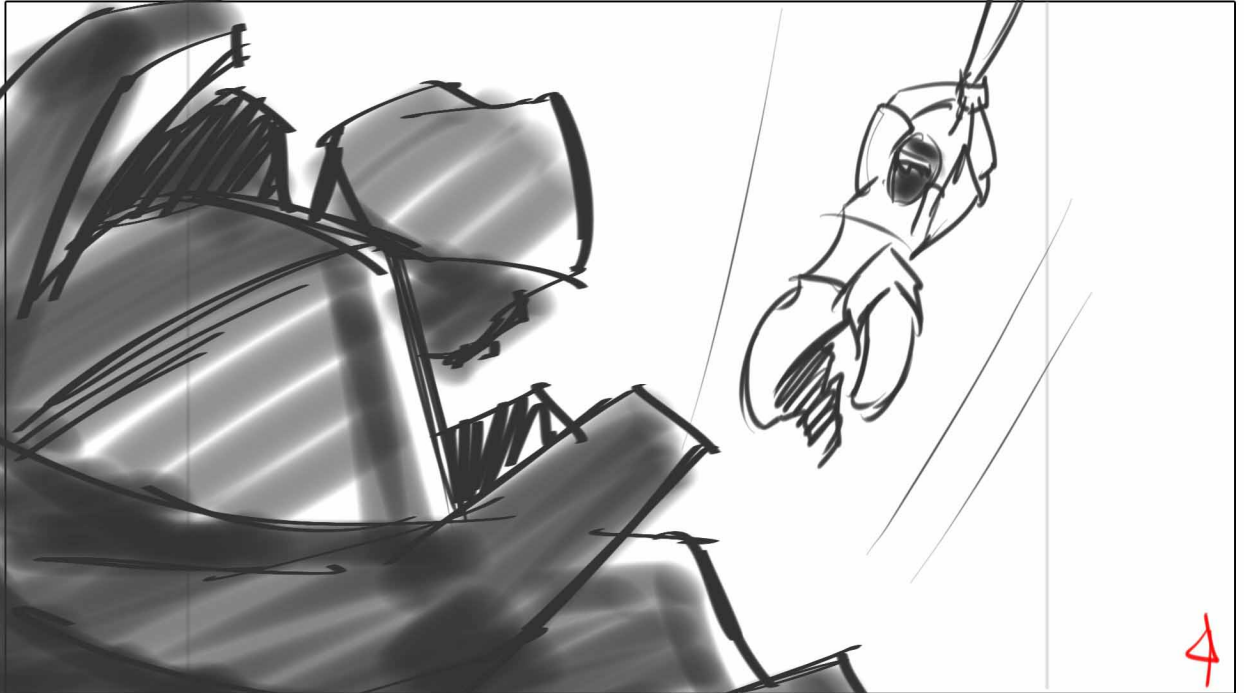

Dial:

Action / Camera

PAN UP AS KIRBY LEAPS
INTO AIR...