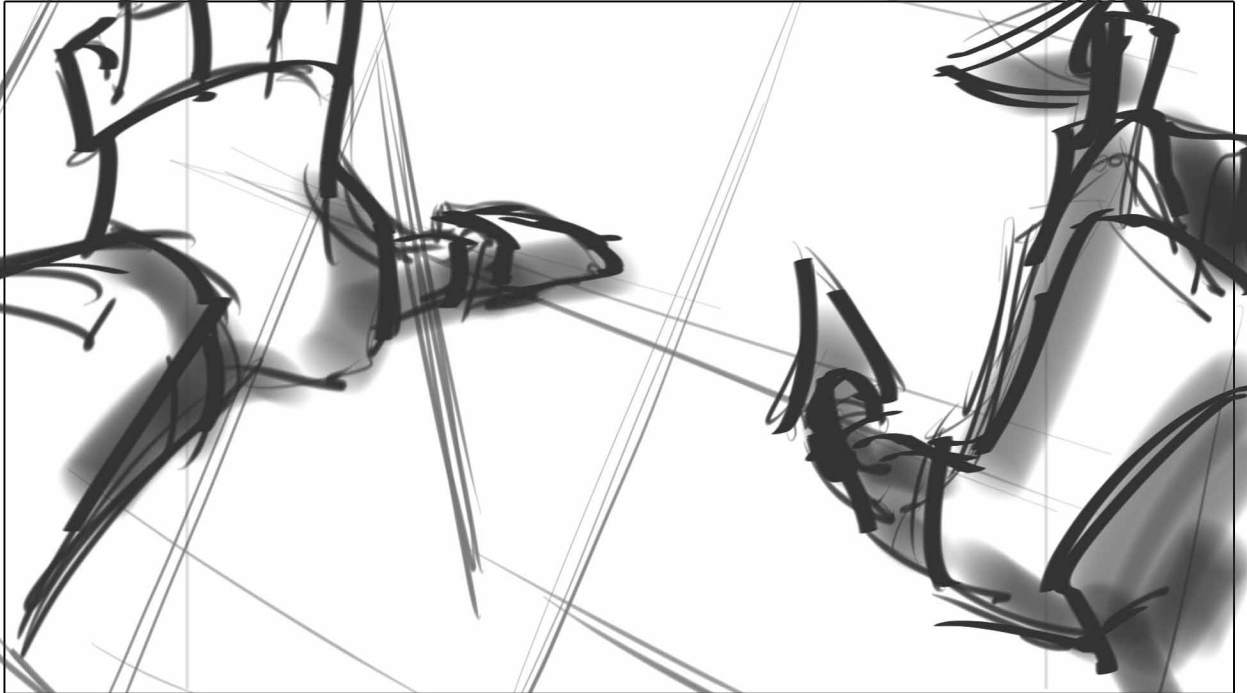

3

Dial:

CUT

Action / Camera

NAUGHT FALLS OUT OF FRAME,
KIRBY LANDS ON TAIL WHISK...

EPISODE: 110 - ACT III

SHOT: 4

PANEL: 1