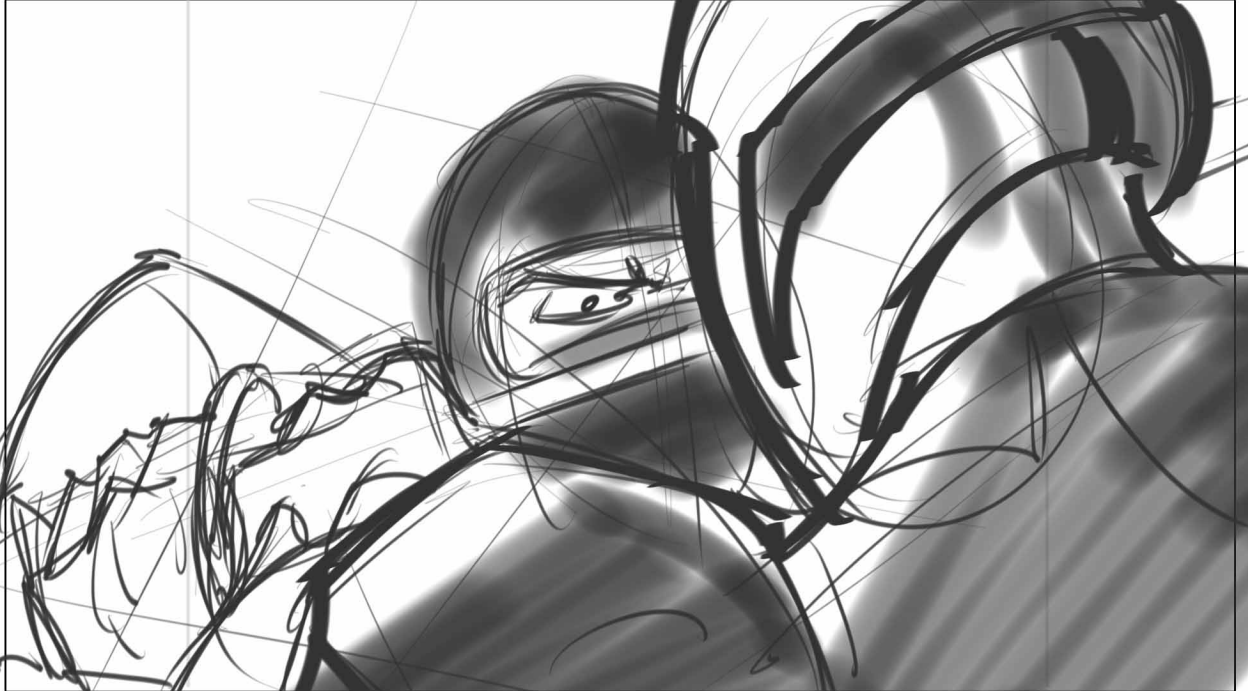

Dial:

CST

Action / Camera

KIRBY

PUSHES FORWARD..