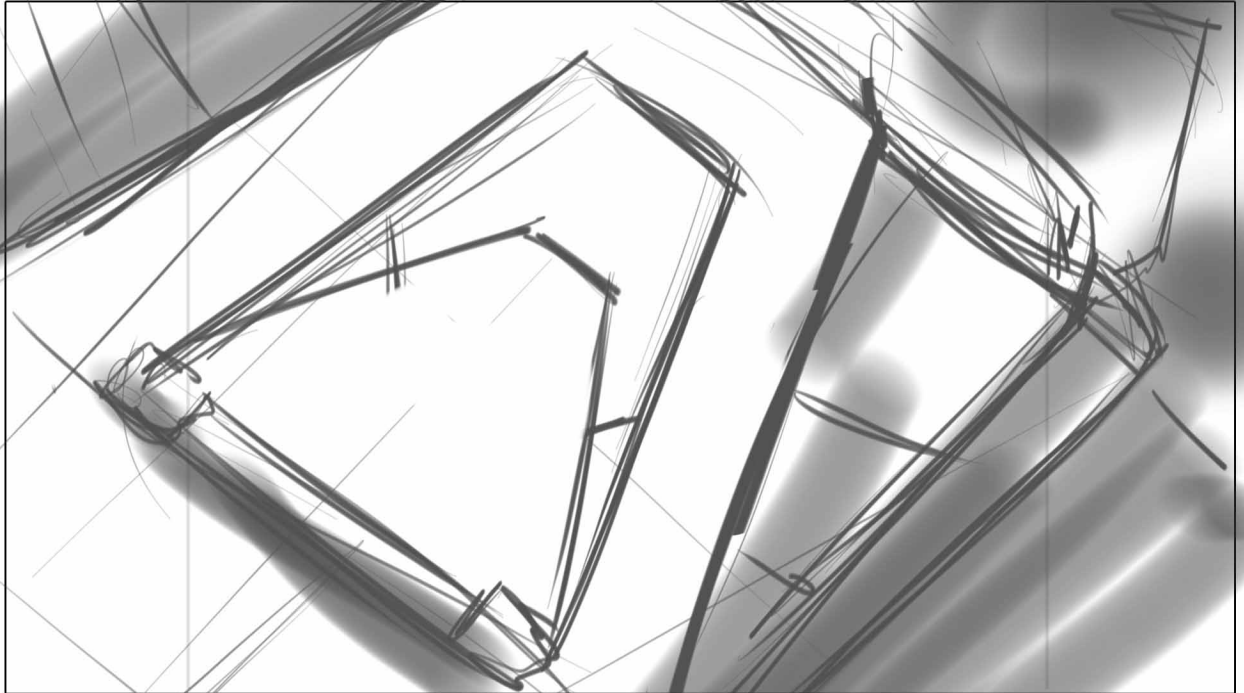

Dial:

Action / Camera

EXT. SKIES OF COPPER CANYON - CONTINUOUS

CLOSE-ON REAR WATCH...