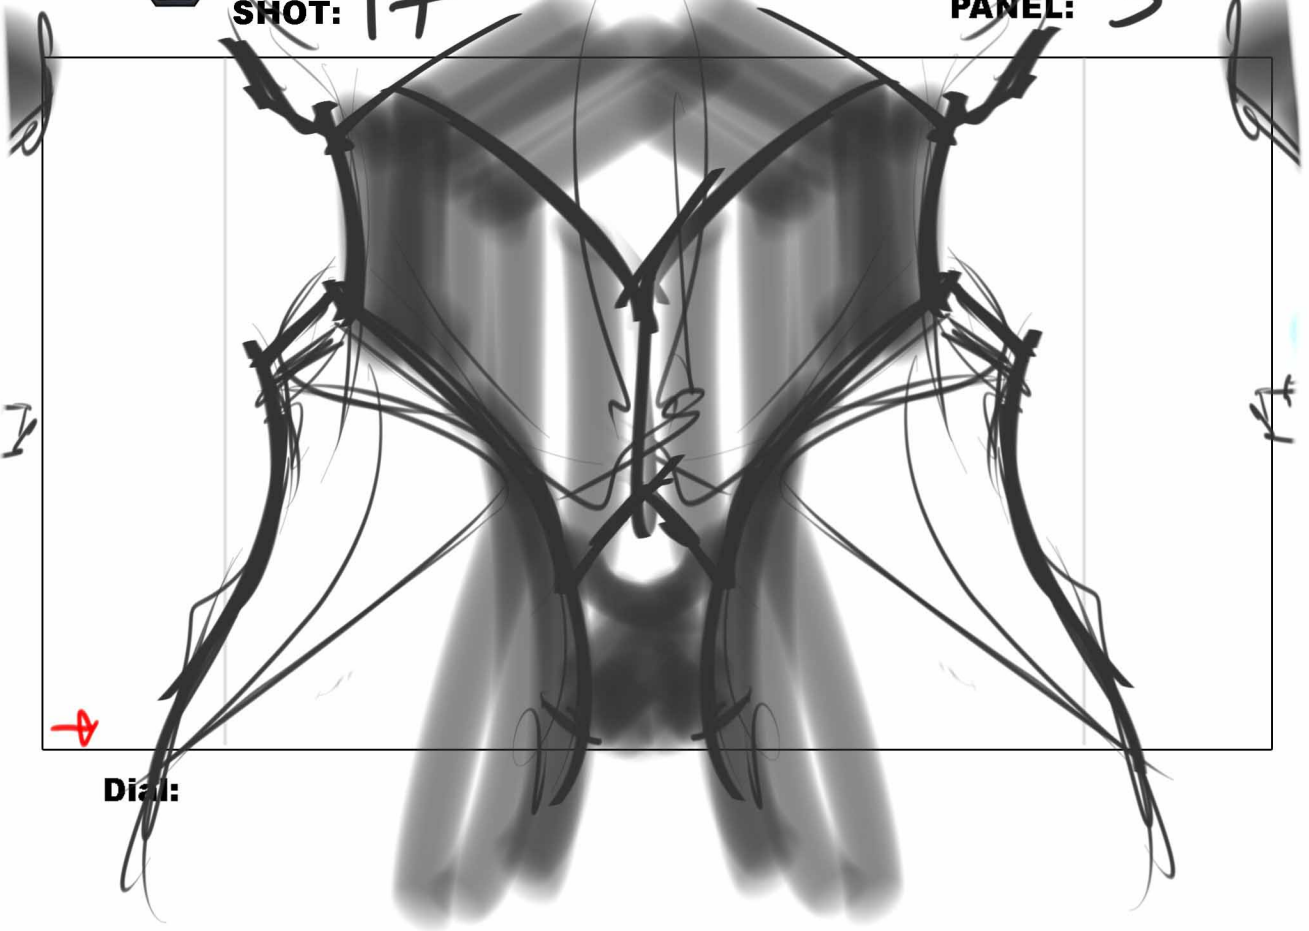

Dial:

Action / Camera

PAN →