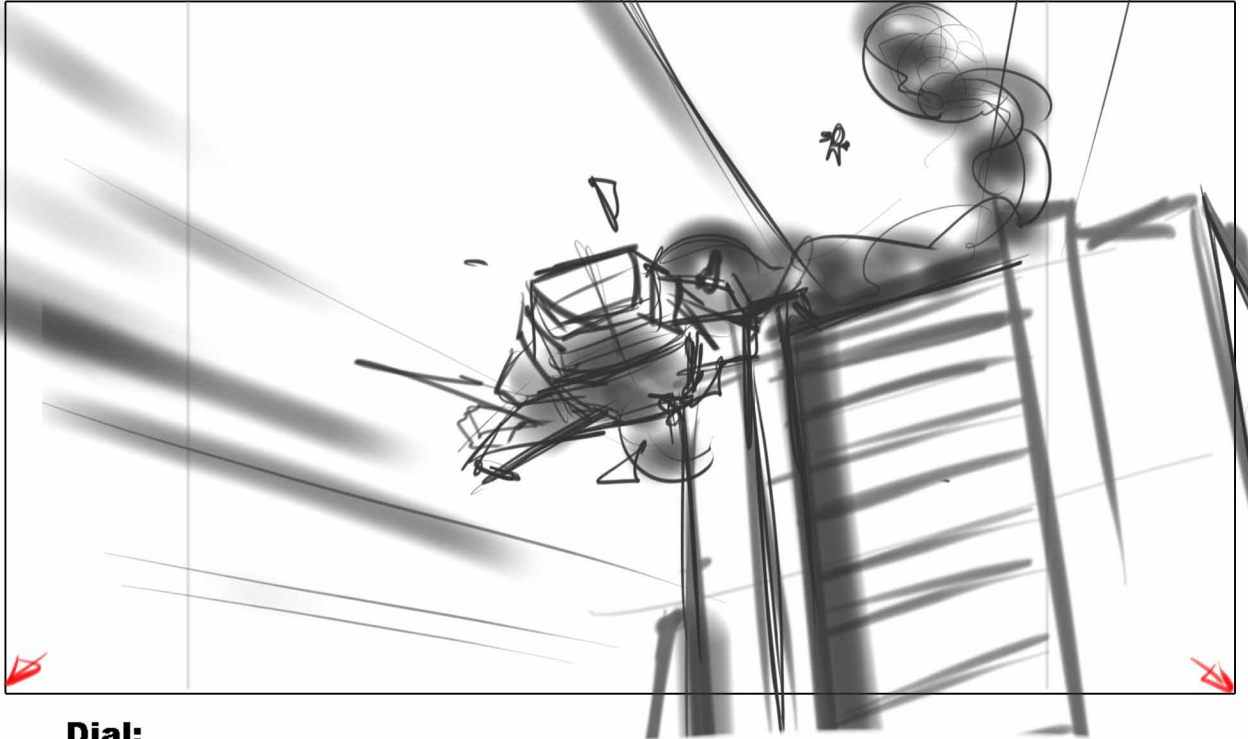

EPIISODE: 110 - ACT III

SHOT: 2

PANEL: 3