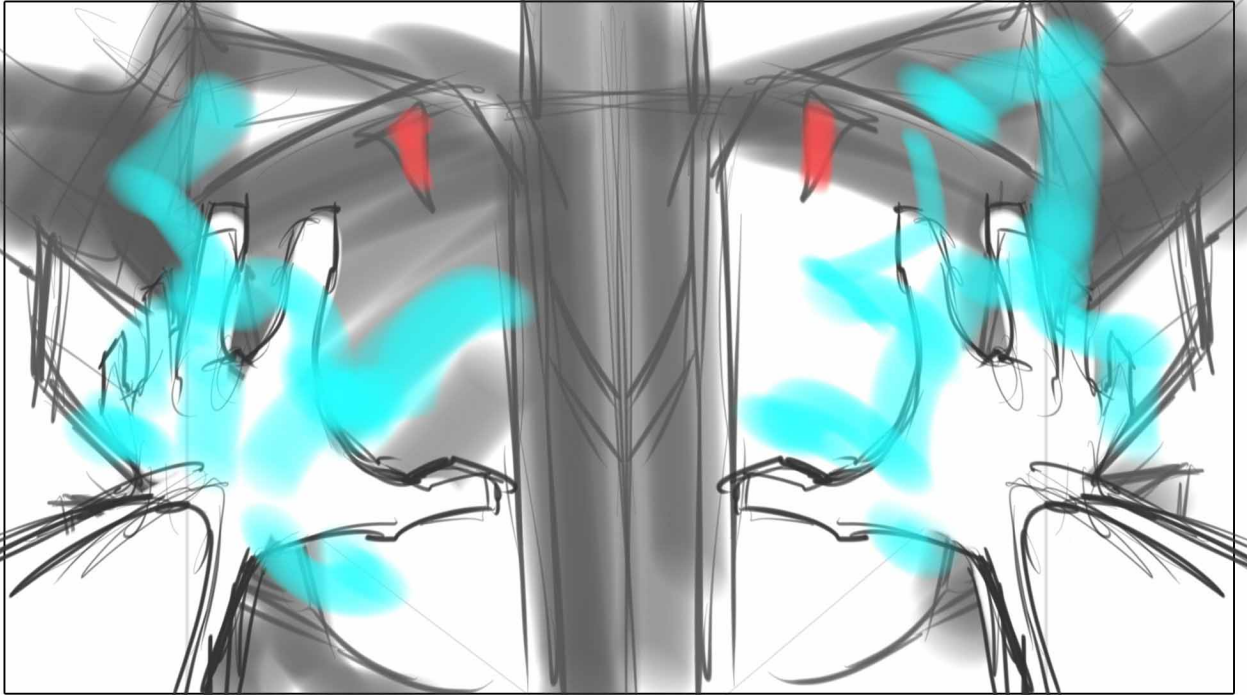

EPIISODE: 110 - ACT III

SHOT: 19

PANEL: 1