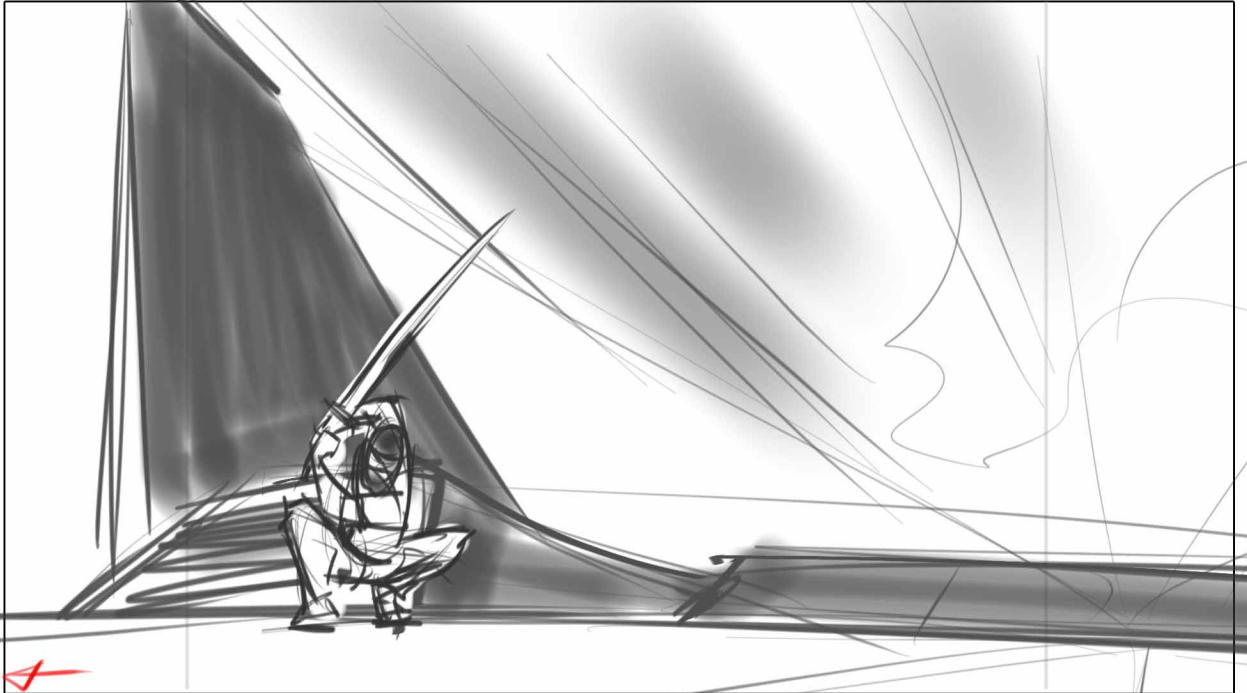

Dial:

Action / Camera
PAN W / KIRBY...