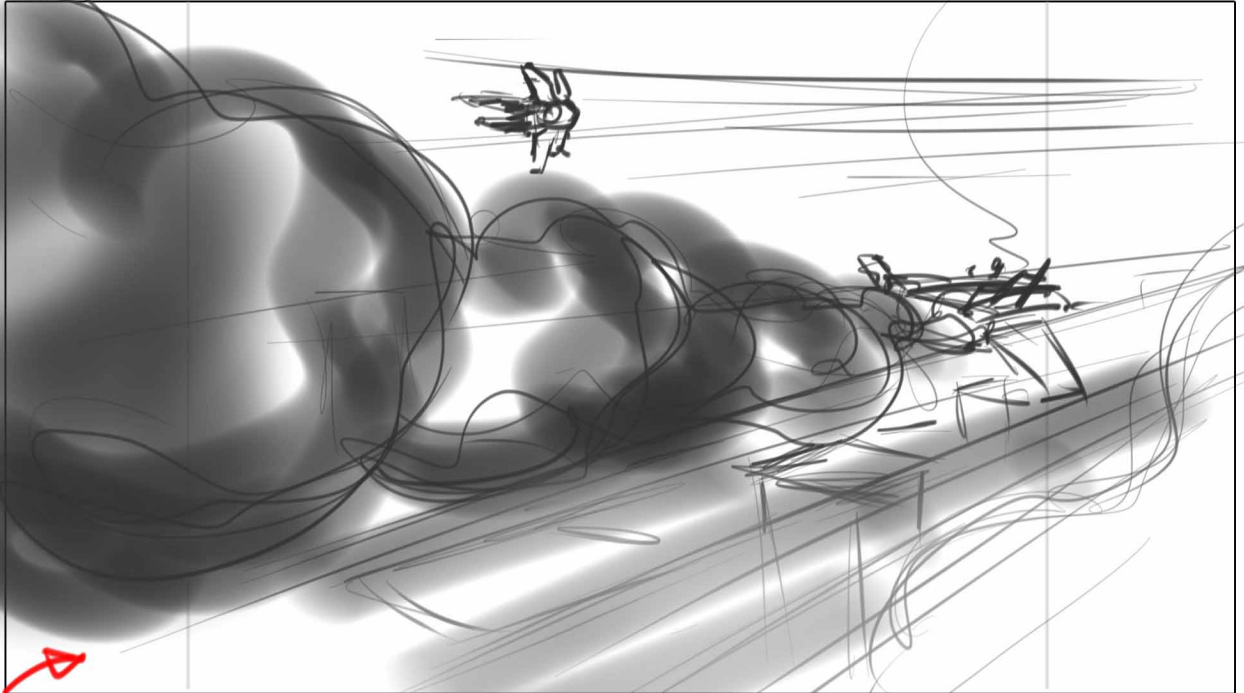

Dial:

Action / Camera

BACK TOWARDS THE
MAJJI---