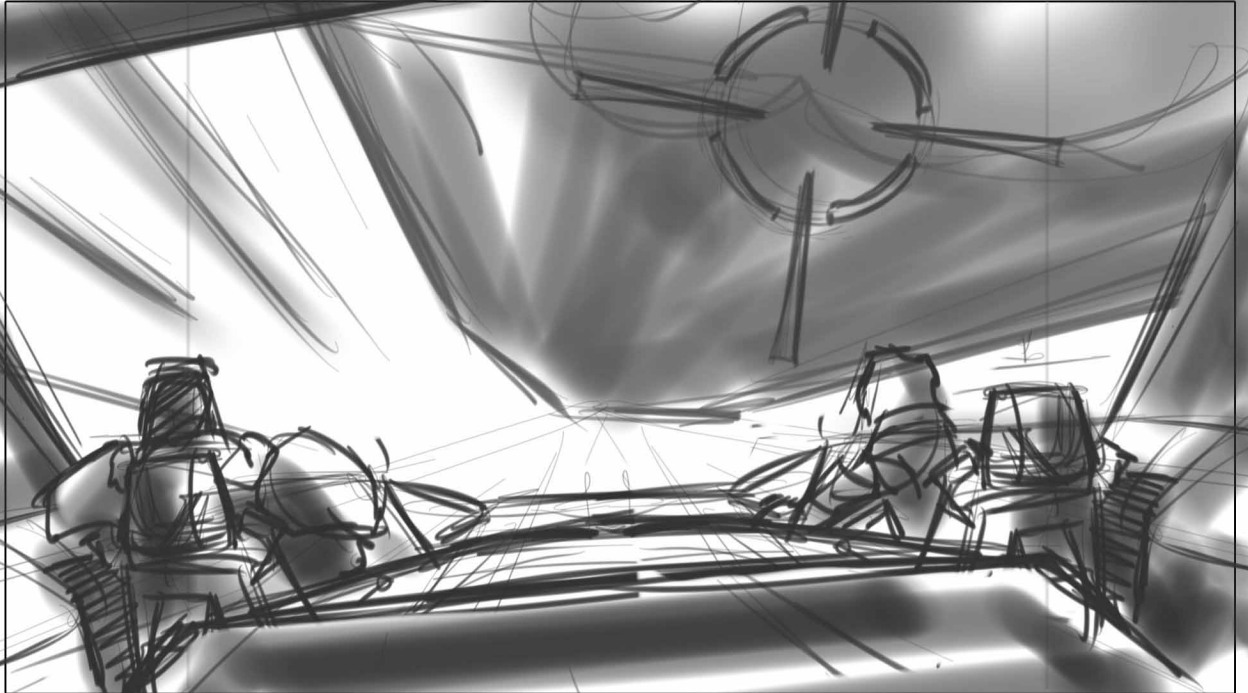

PANEL: |

Dial:

Action / Camera

INT. H.A.J.J. - COCKPIT - CONTINUOUS

ON WINDOW, TARGET DISPLAY
TRACKS NAUGHT...

EPISODE: 110 - ACT III

SHOT: |

PANEL: 2