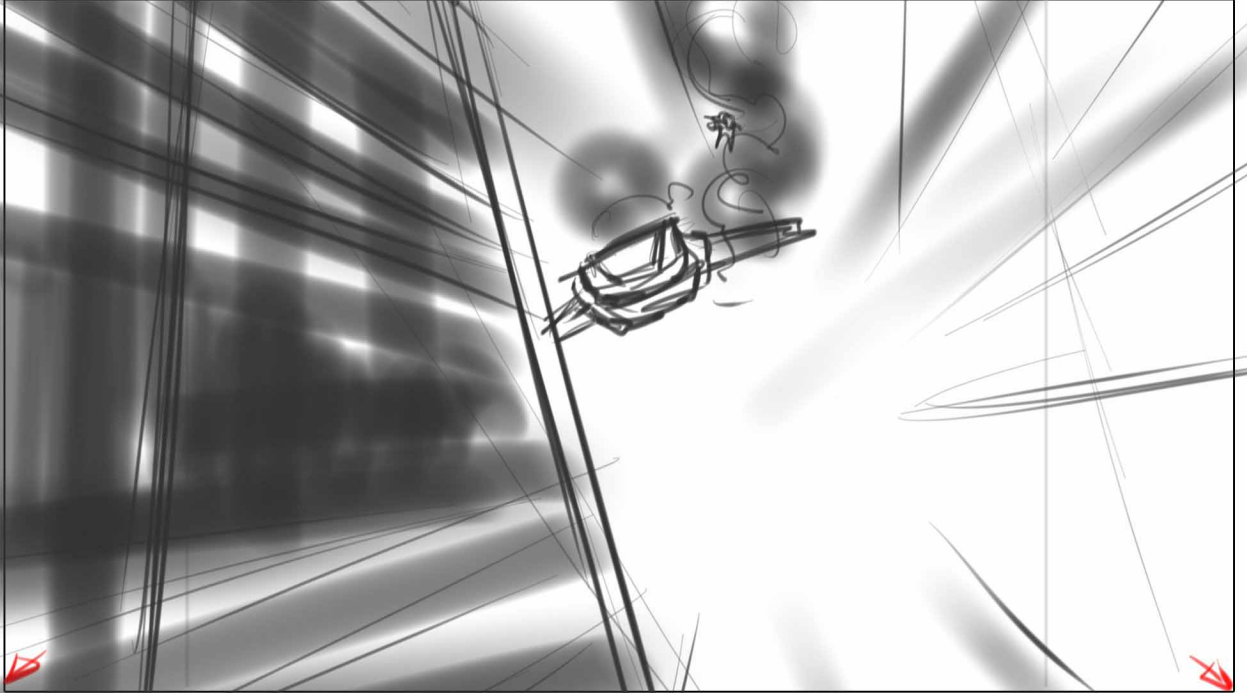

EPIISODE: 110 - ACT III

SHOT: 2

PANEL: 2