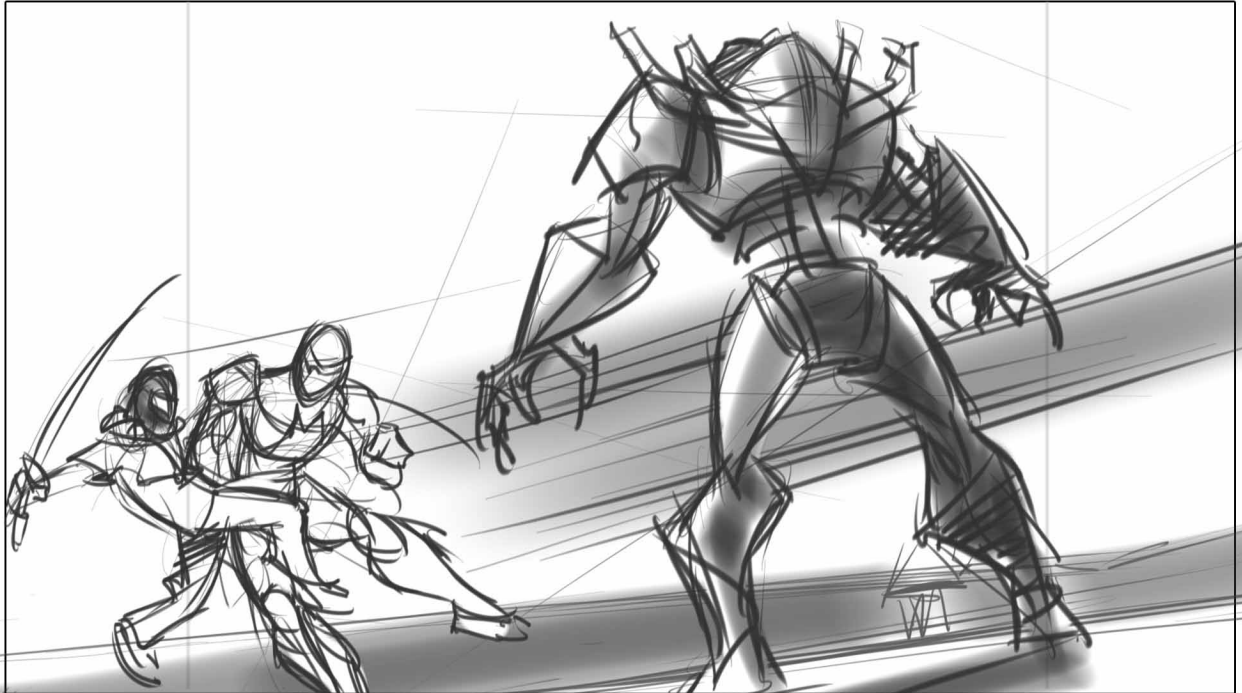

Dial:

CJT

Action / Camera

MAX SHOOPS IN ELBOWING
KIRBY OUT OF THE WAY...