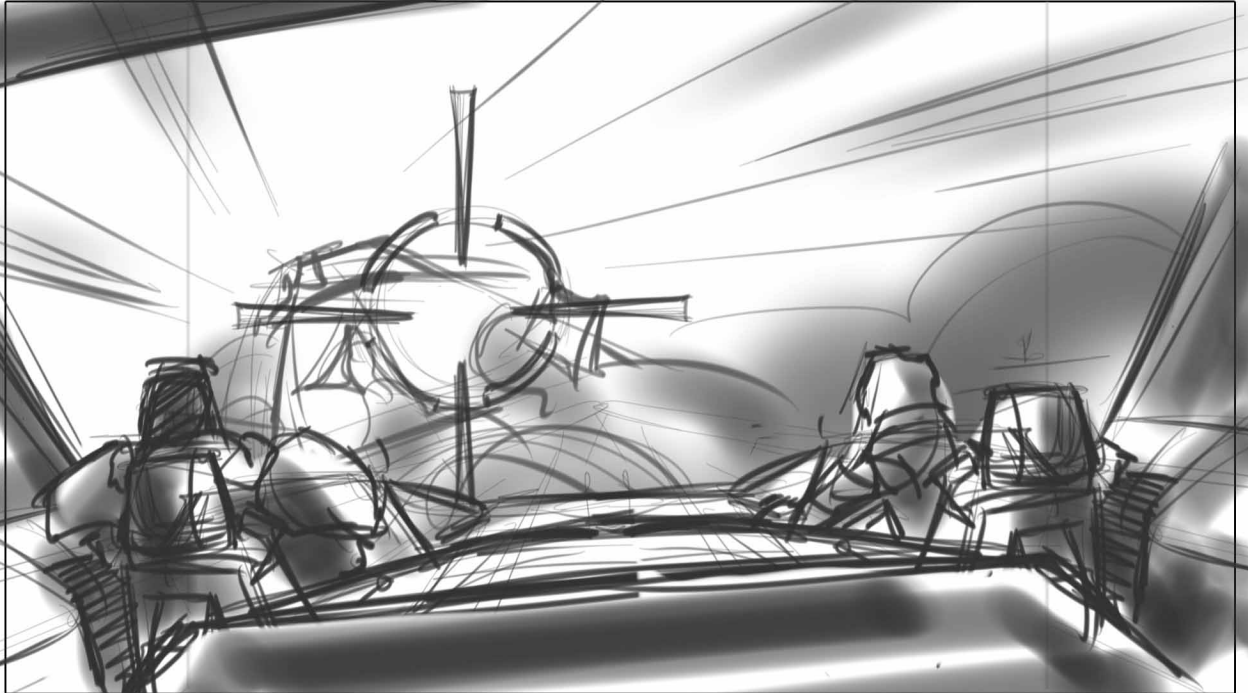

Dial:

Action / Camera /

NAUGHT'S SHIP VEERS
UP A BEET---

EPISODE: 110 - ACT III

SHOT: |

PANEL: 3

3

Dial: