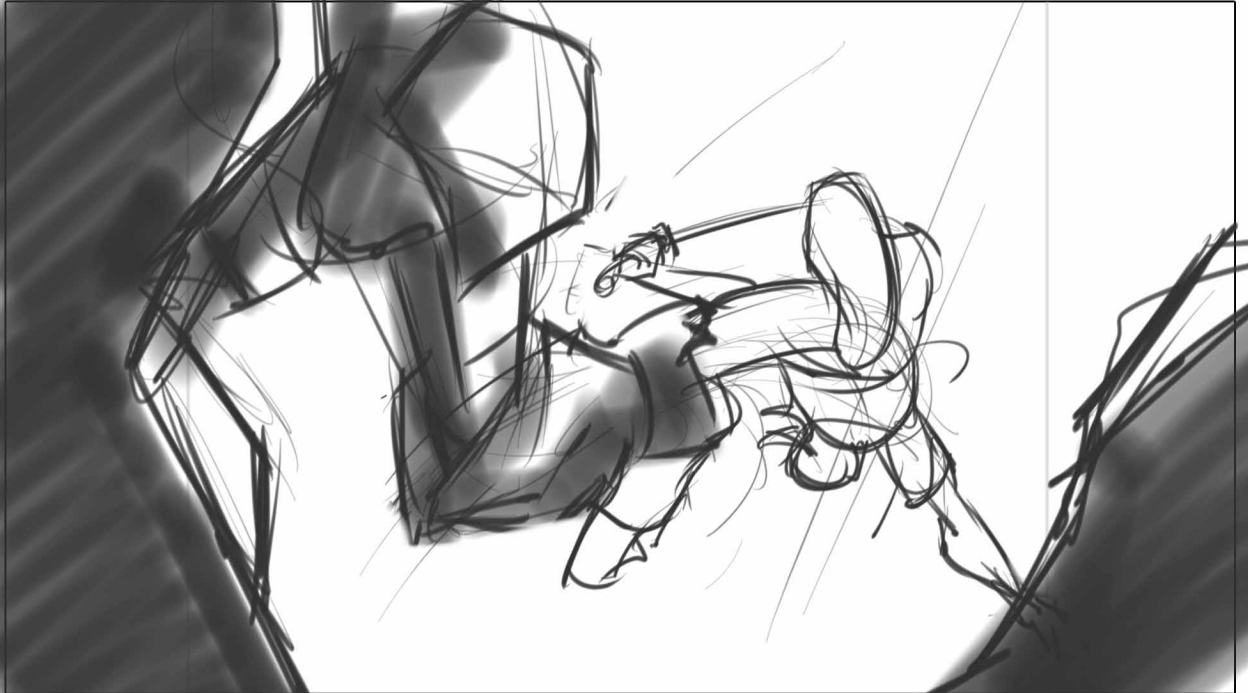

Dial:

Action / Camera

NAUGHT LIFTS KIRBY
W/FIST...

EPISODE: 110 - ACT III

SHOT:

7

PANEL:

2