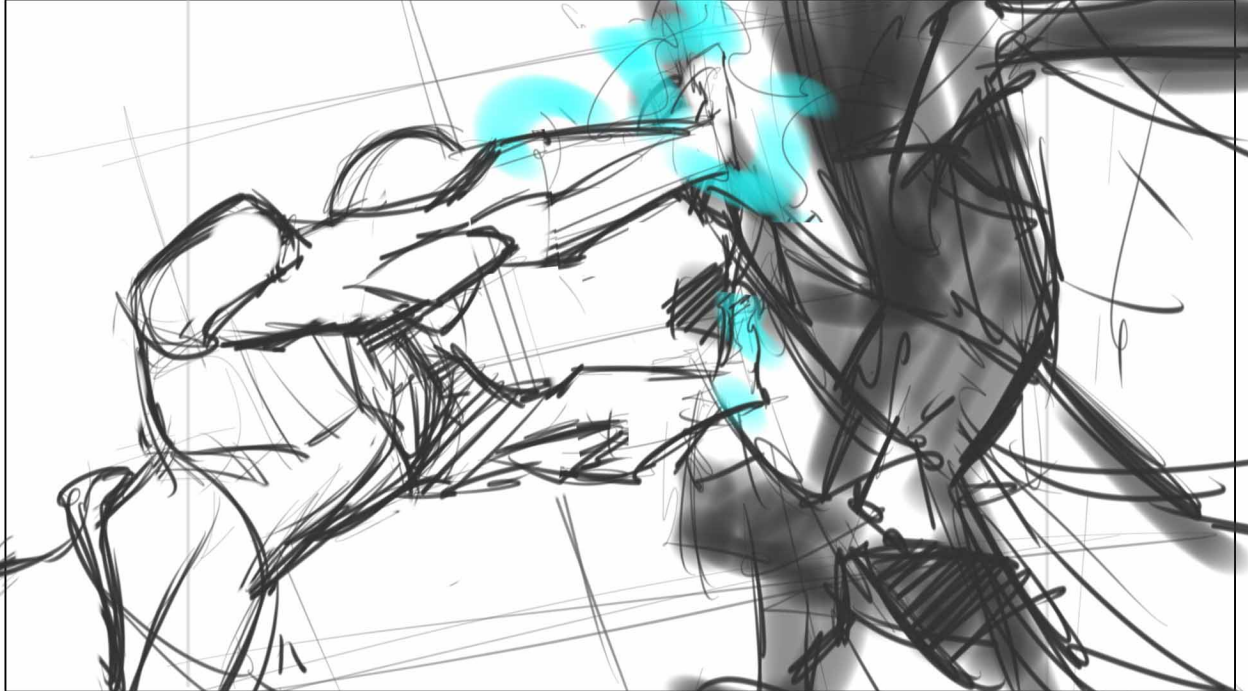

18

PANEL:

2

Dial:

CUT

Action / Camera

MAX LEANS FORWARD
PLACING HANDS ON NAUGHT--'

EPIISODE: 110 - ACT III