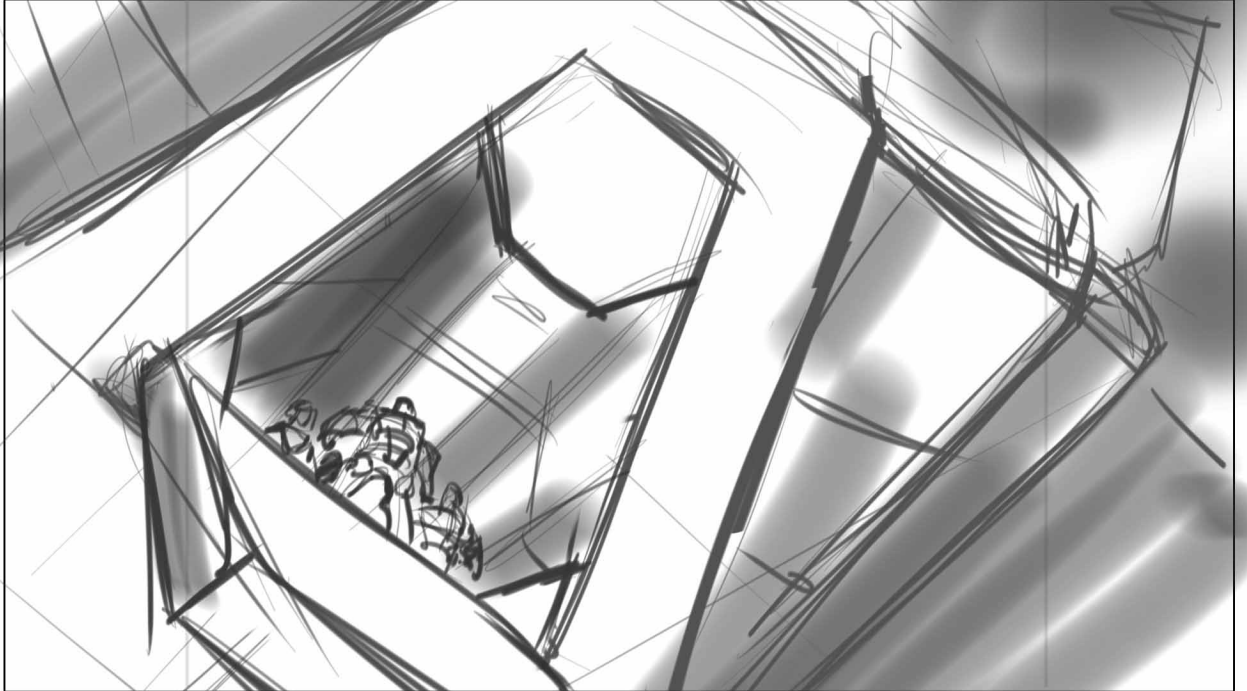

Dial:

Action / Camera

WATCH OPENS REVEALING
FORGE, KAT & JEFF...