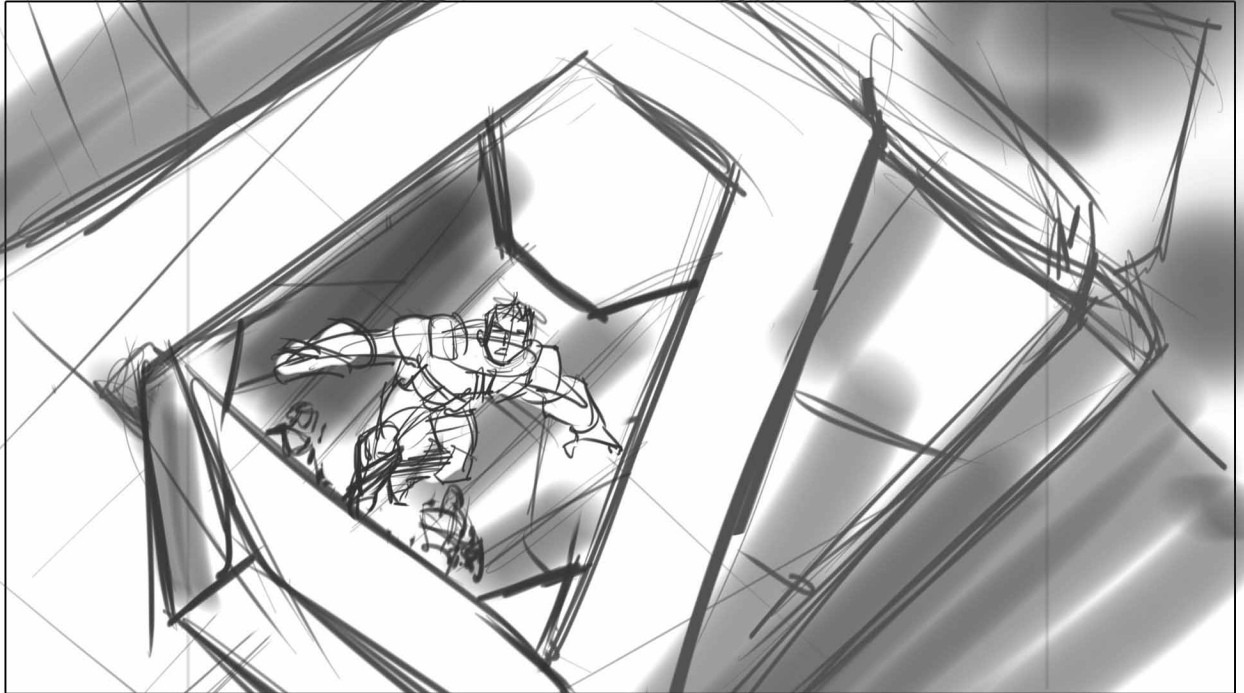

Dial:

Action / Camera

FORGE TAKES THE
PLUNGE TOWARDS CAM...