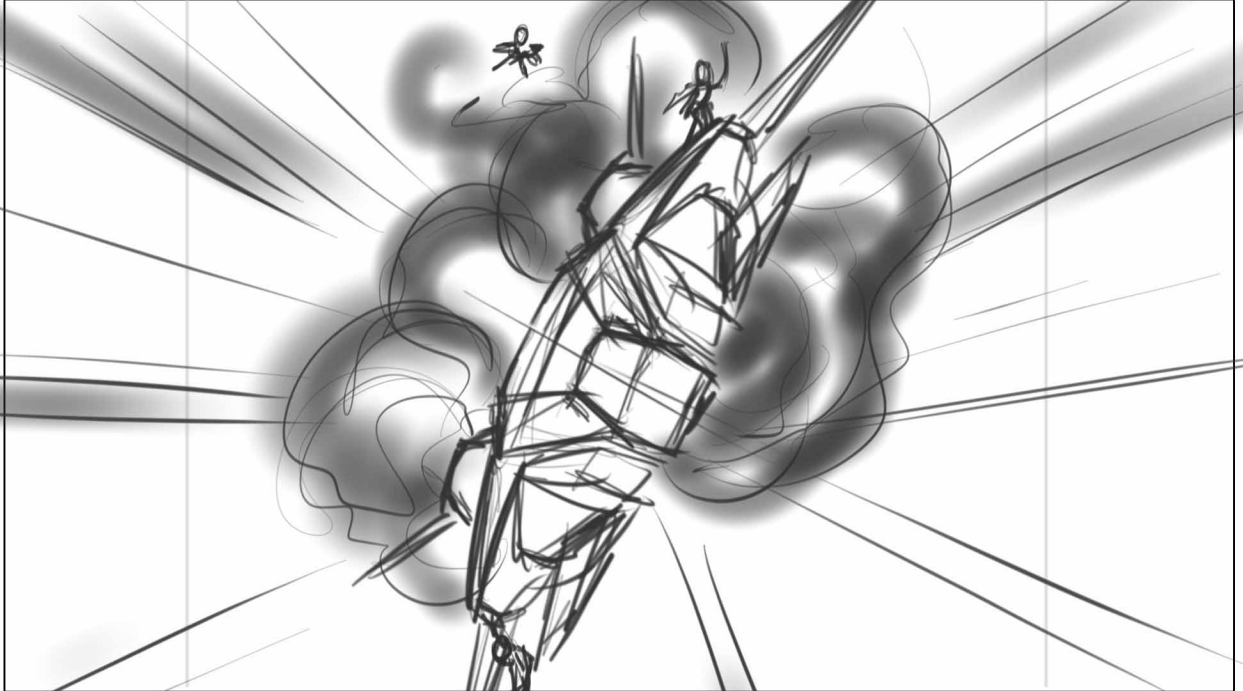

Dial:

CUT

Action / Camera