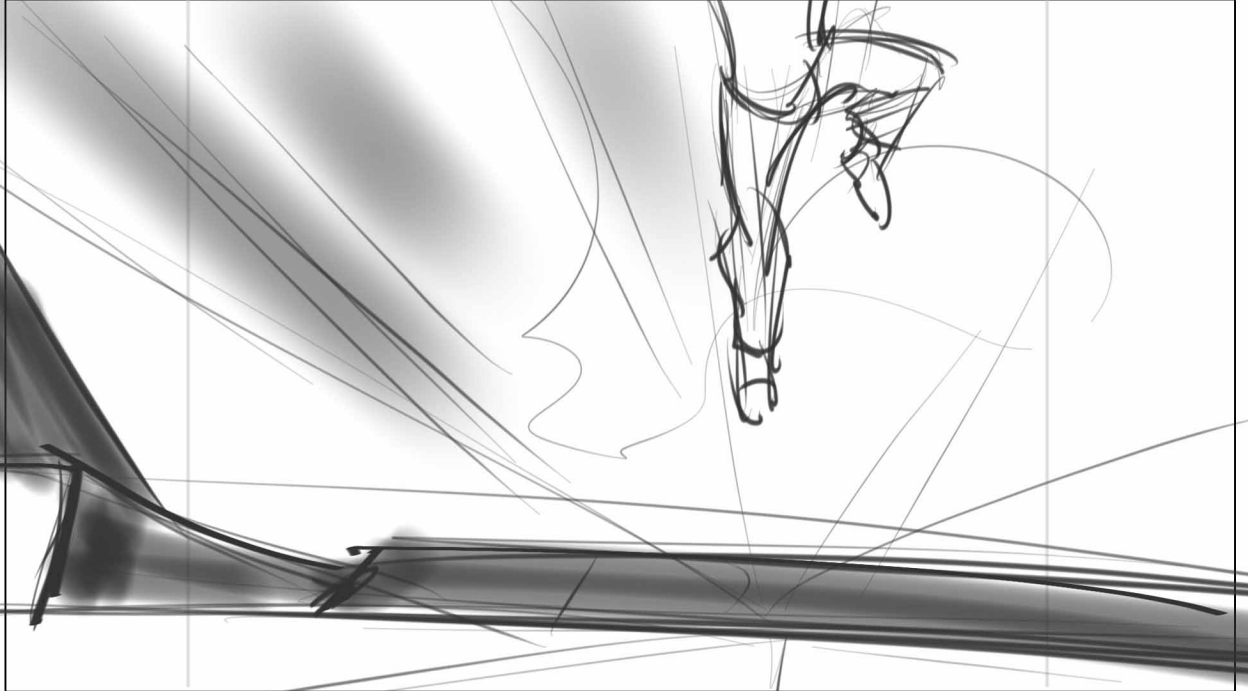

EPIISODE: 110 - ACT III

SHOT:

3

PANEL:

1