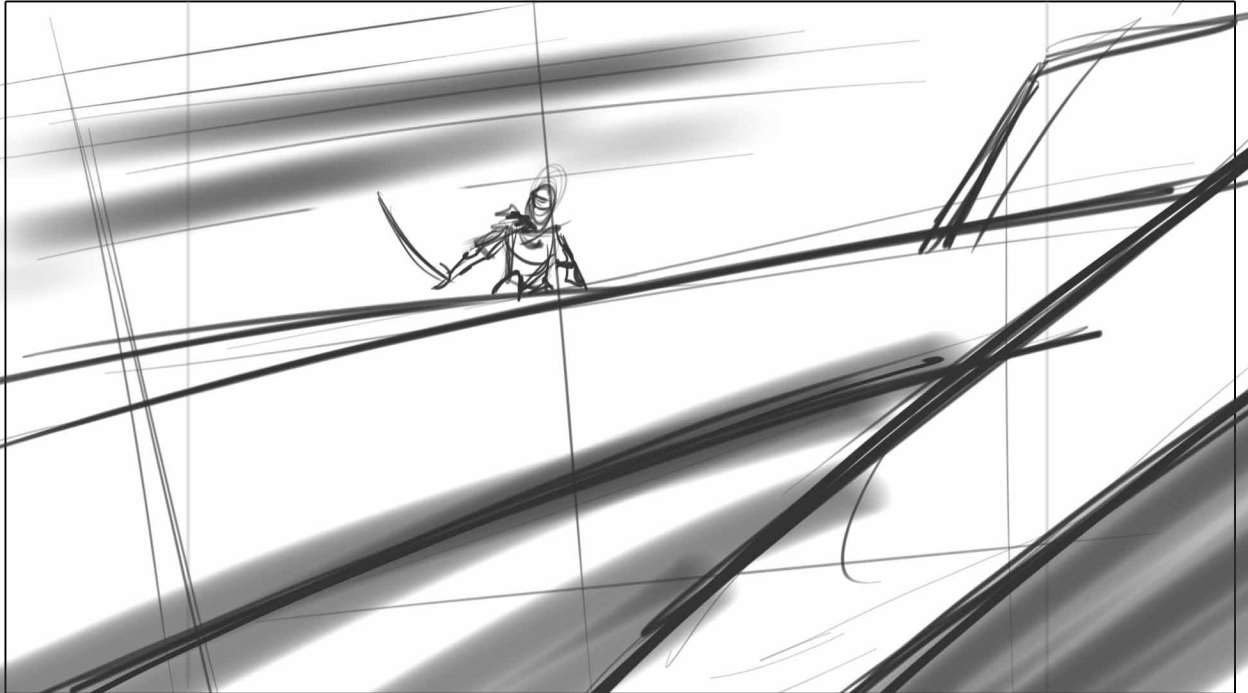

EPIISODE: 110 - ACT III

SHOT: 6

PANEL: 1