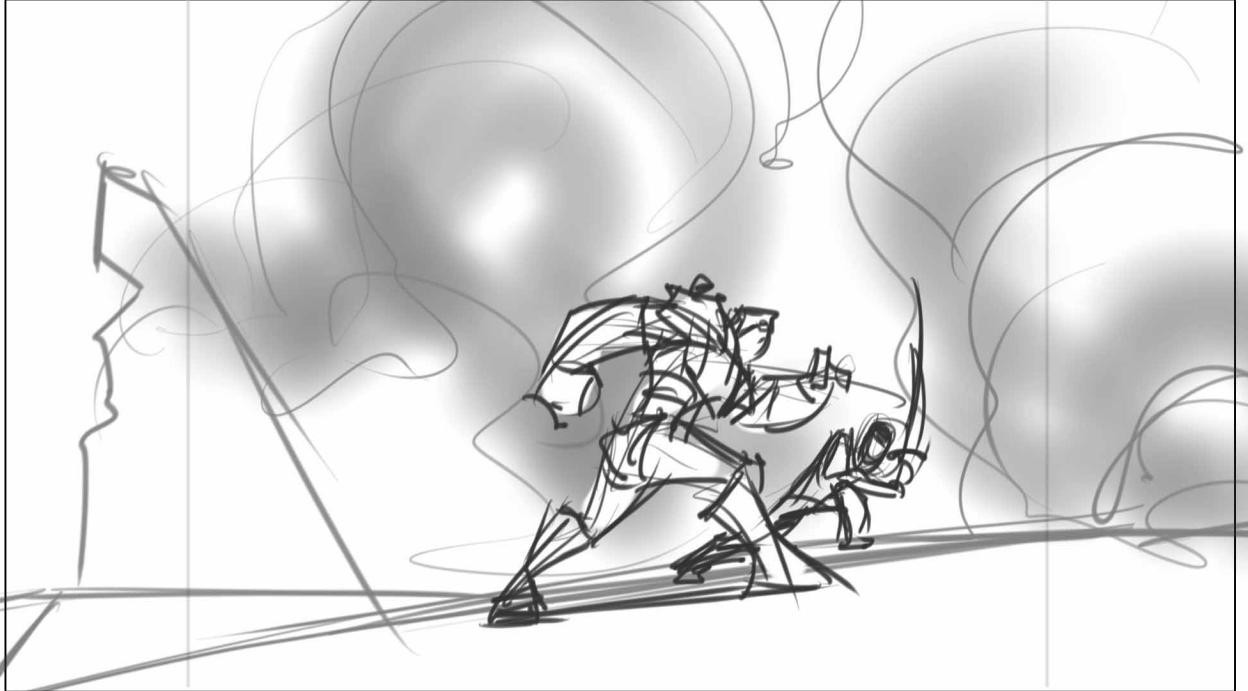

EPIISODE: 110 - ACT III

SHOT:

3

PANEL:

1