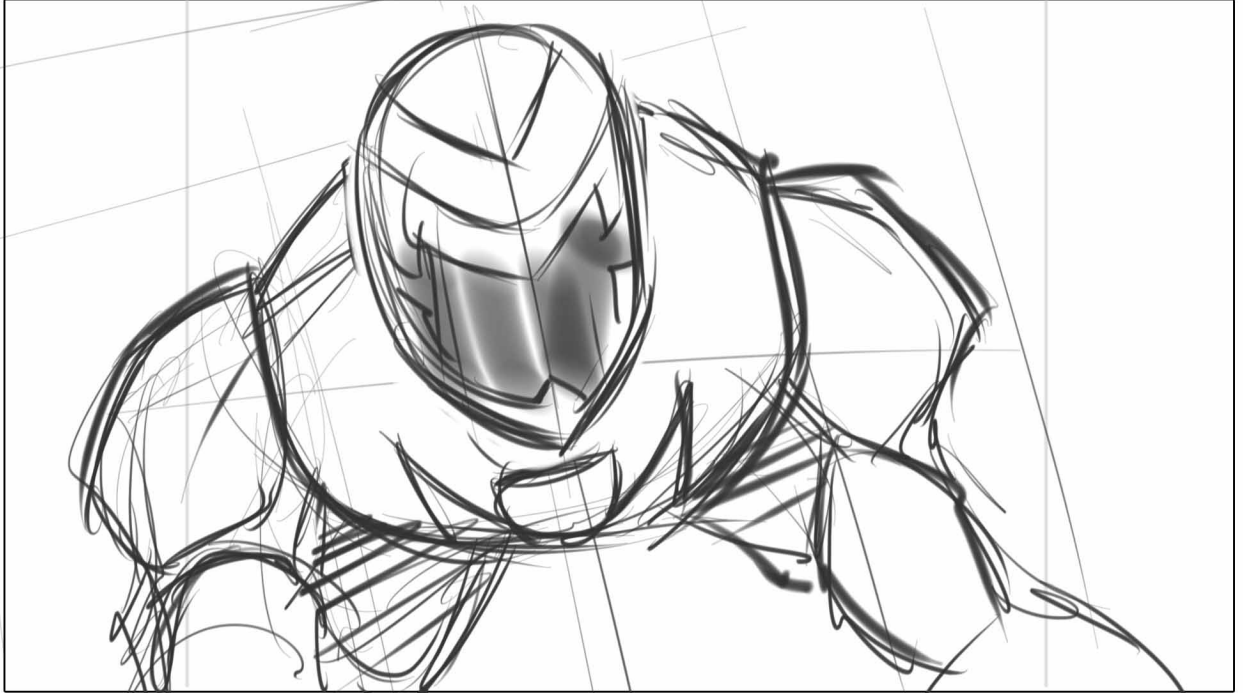

NAUGHT'S P.O.V OF
MAX ...

EPISODE: 110 - ACT III

SHOT: 20

PANEL: 2

Dial:

NAUGHT (CONT) :-

CUT

not on me.