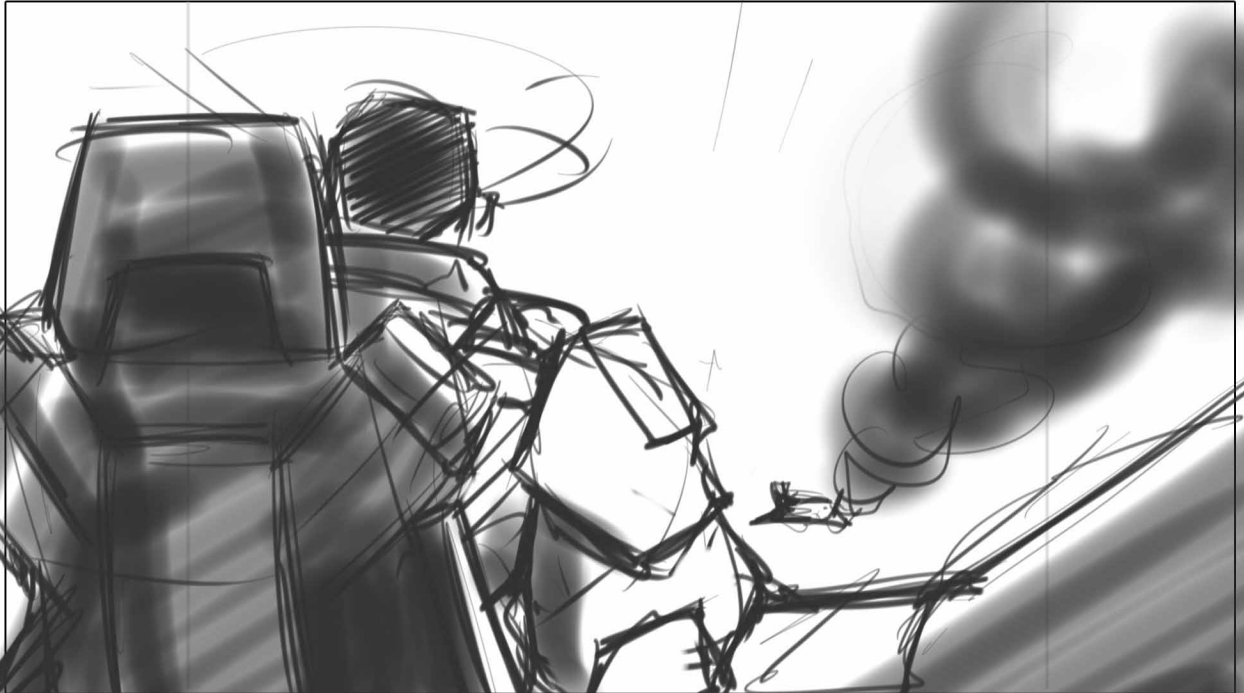

Dial:

SFX: (KLAXONS SOUND) CUT

Action / Camera

JEFFERSON TURNS...