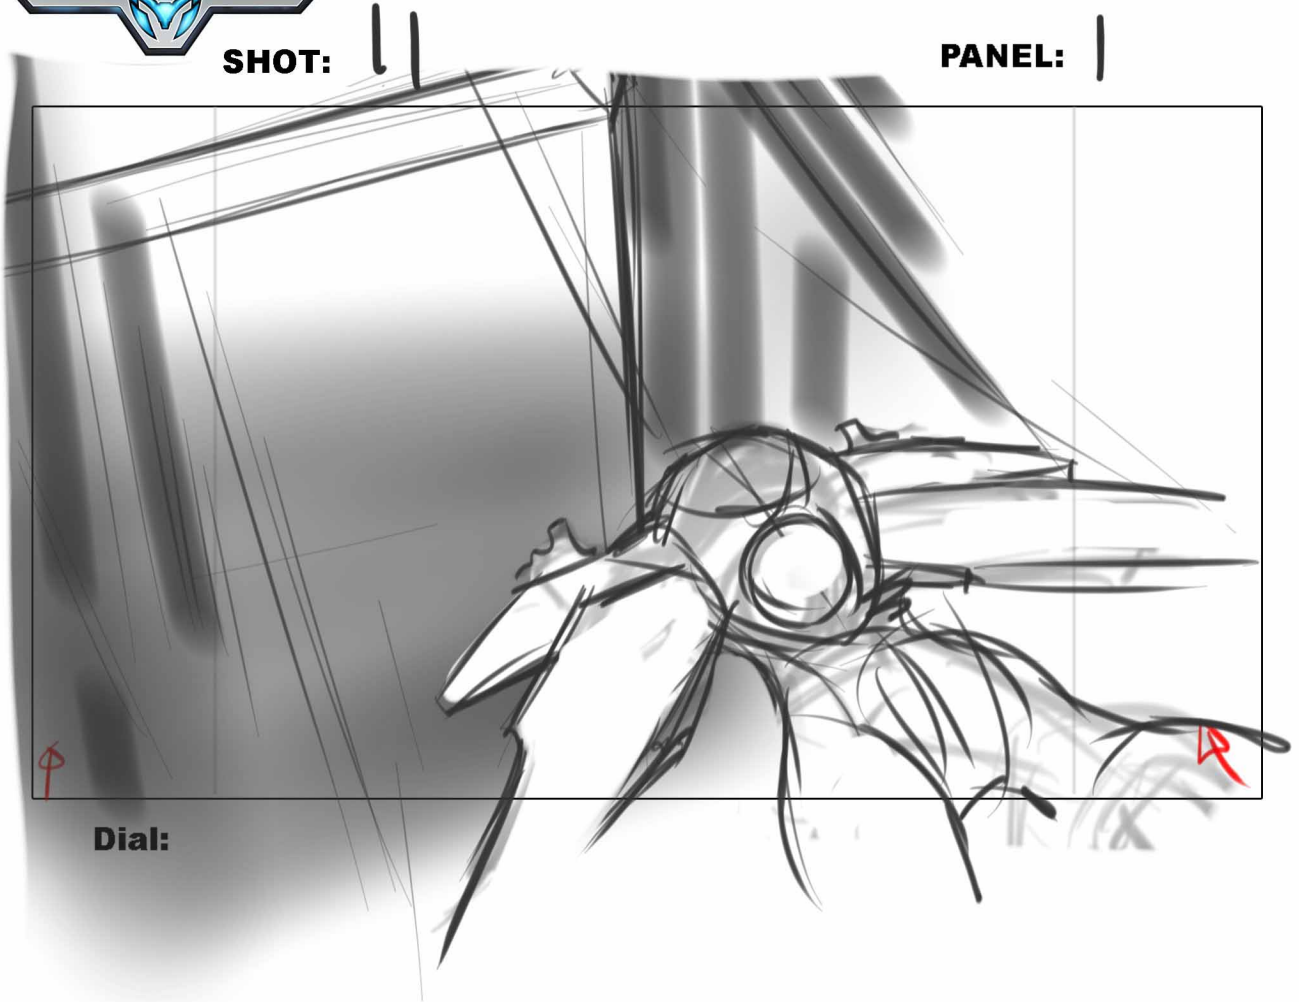

Dial:

CUT

Action / Camera

DIVES TOWARDS CAMERA...

EPISODE: 110 - ACT III

SHOT: | |

PANEL: |

Dial: