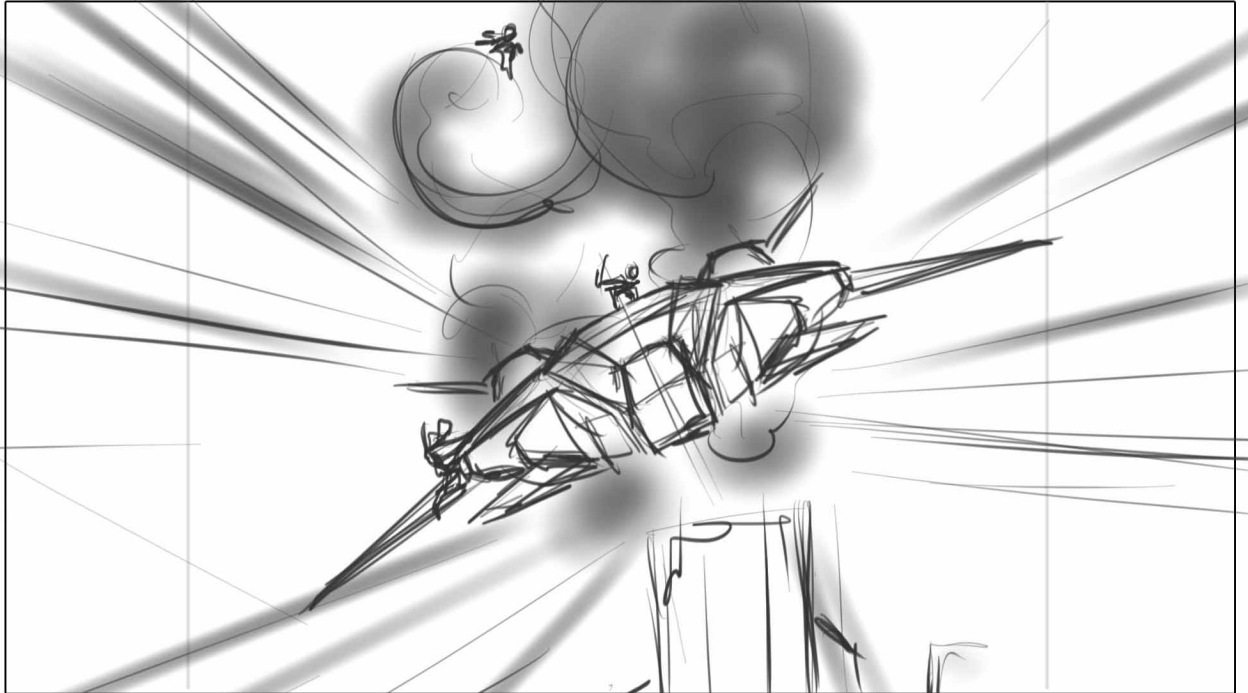

EPISODE: 110 - ACT III

SHOT:

5

PANEL:

1