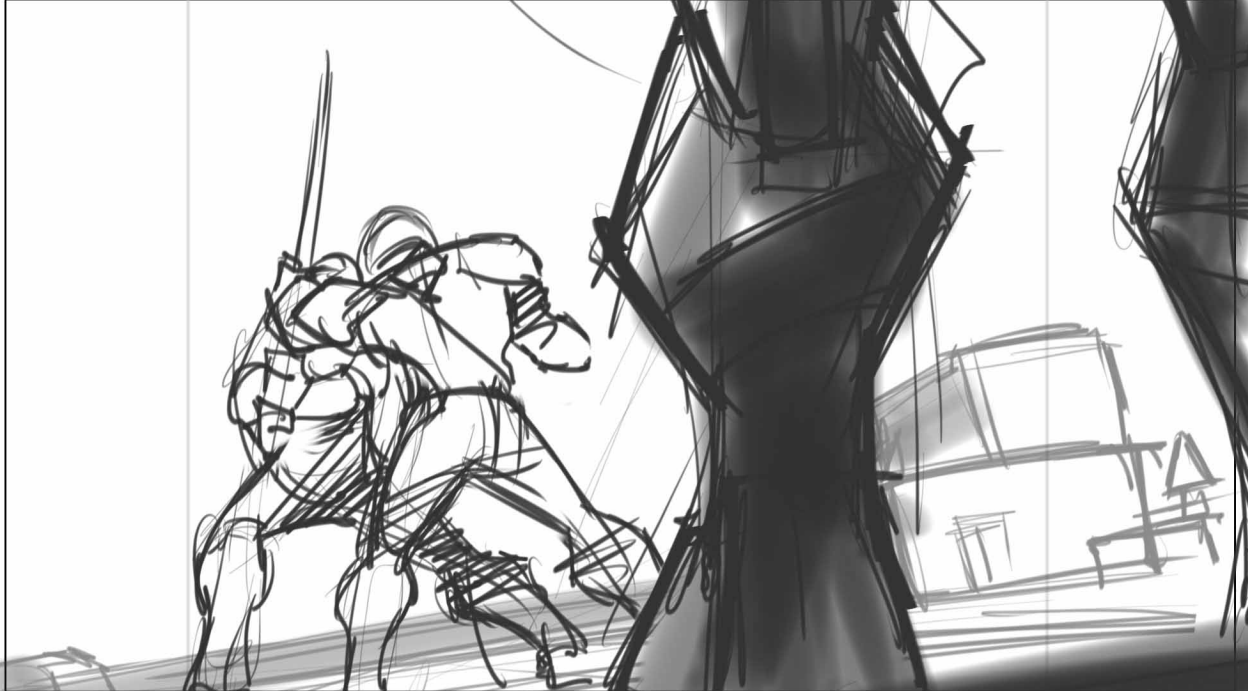

Dial:

MAX

You dope! The power of the sword
can't be harnessed! It harnesses
you!

Action / Camera