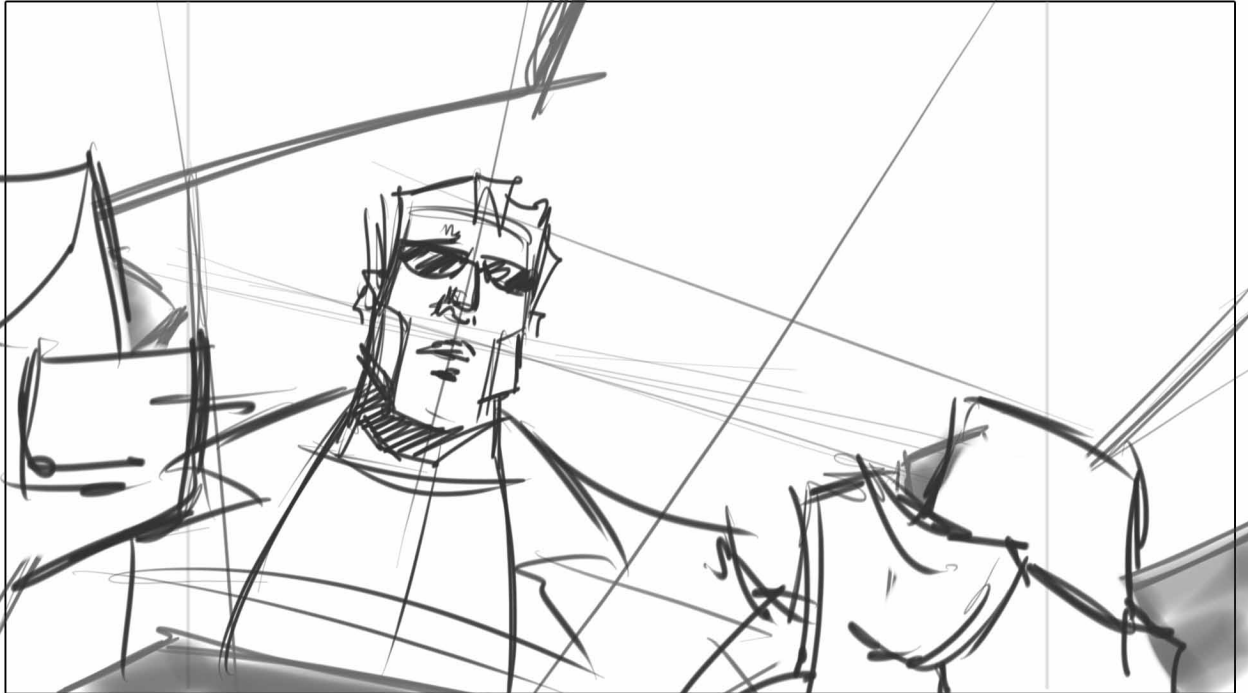

Action / Camera

NAUGHT ROLLS ASIDE AS
KIRBY'S BLADE COMES DOWN
INTO CAMERA...

EPISODE: 110 - ACT III

SHOT:

5

PANEL:

1

Dial: