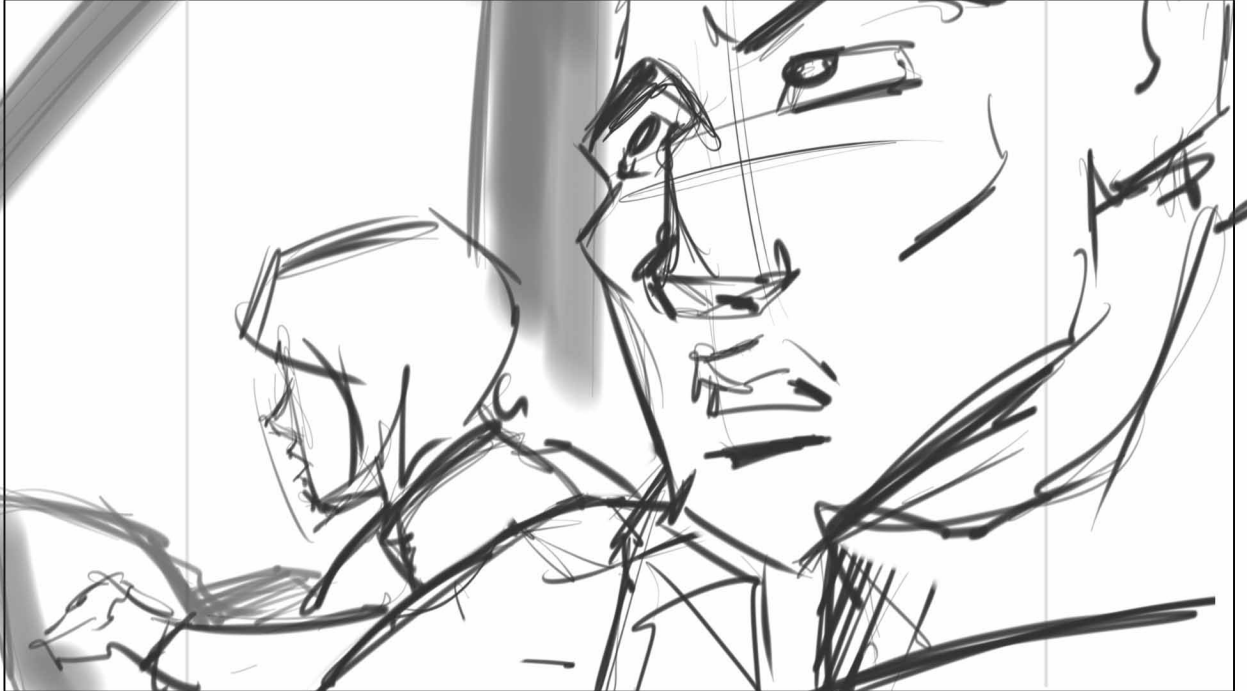

Dial:

Action / Camera

CLOSE-ON JEFF &
KAT WORKING INSTRUMENTS,
CHECKING...