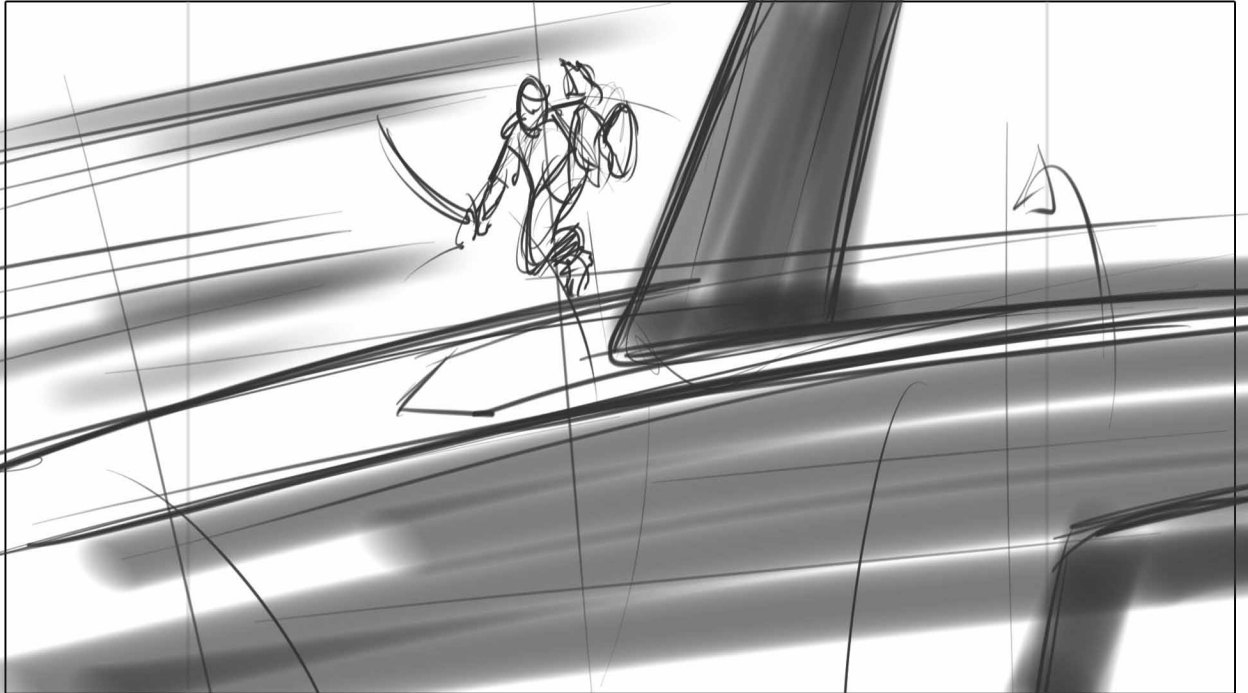

Dial:

Action / Camera

LEAPS OFF - -